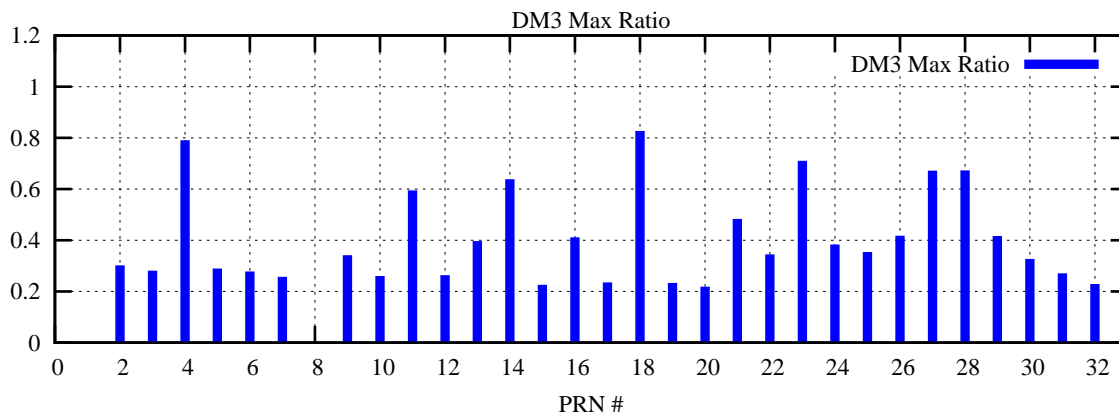

Ratio (PRN Bias/Threshold)

GpsWeek 2302 Day 5

Skinny (Type 0): PRN 8 22
Broad (Type 2): PRN 7 15 17 21 24