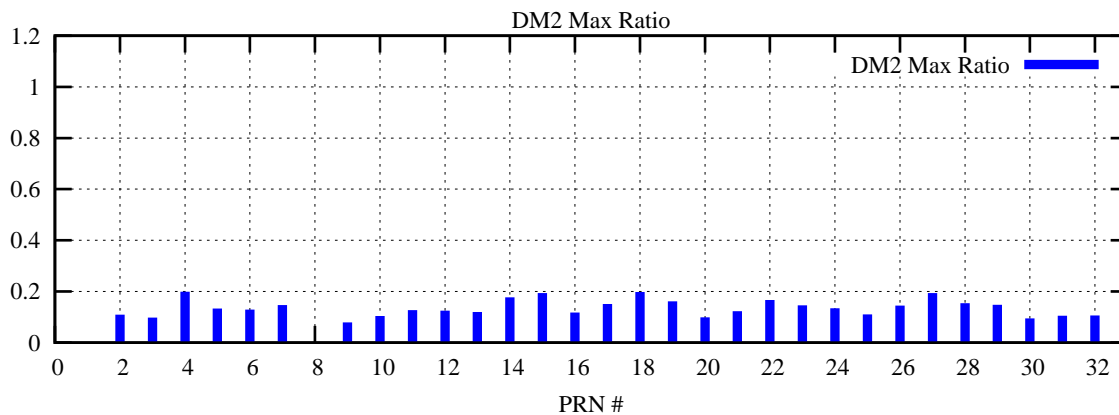

Ratio (PRN Bias/Threshold)

GpsWeek 2302 Day 5

Skinny (Type 0): PRN 8 22
Broad (Type 2): PRN 7 15 17 21 24