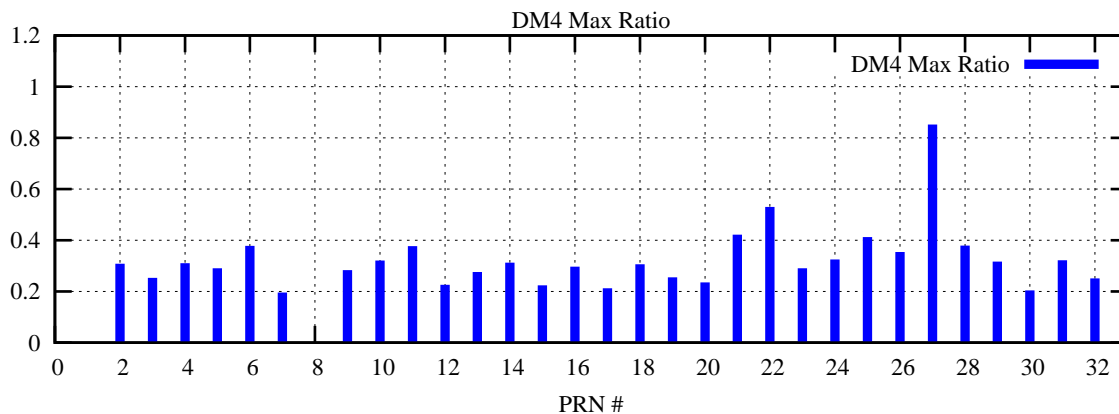

Ratio (PRN Bias/Threshold)

GpsWeek 2302 Day 5

Skinny (Type 0): PRN 8 22
Broad (Type 2): PRN 7 15 17 21 24