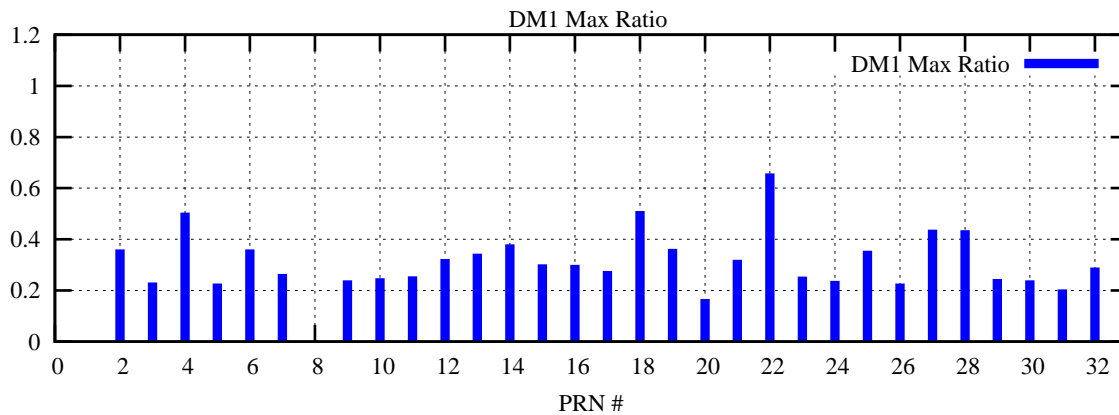

Ratio (PRN Bias/Threshold)

GpsWeek 2302 Day 5

Skinny (Type 0): PRN 8 22
Broad (Type 2): PRN 7 15 17 21 24