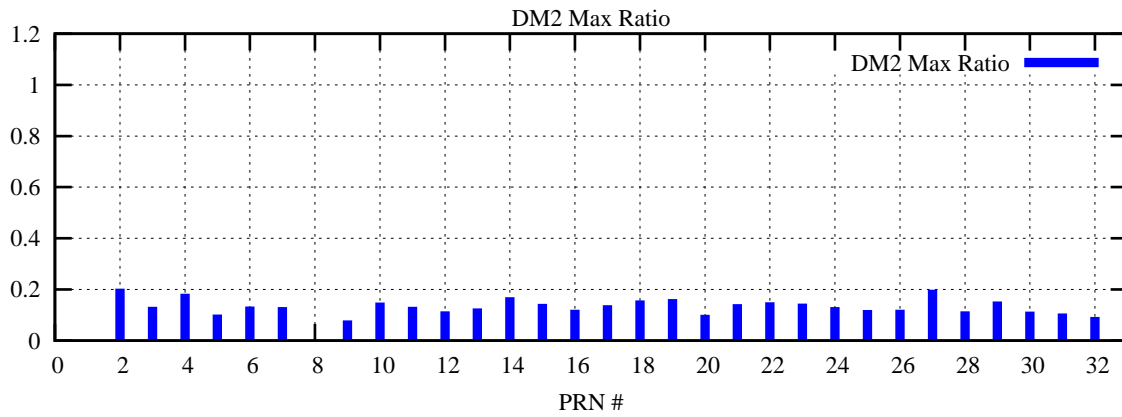

Ratio (PRN Bias/Threshold)

GpsWeek 2302 Day 6

Skinny (Type 0): PRN 8 22
Broad (Type 2): PRN 7 15 17 21 24