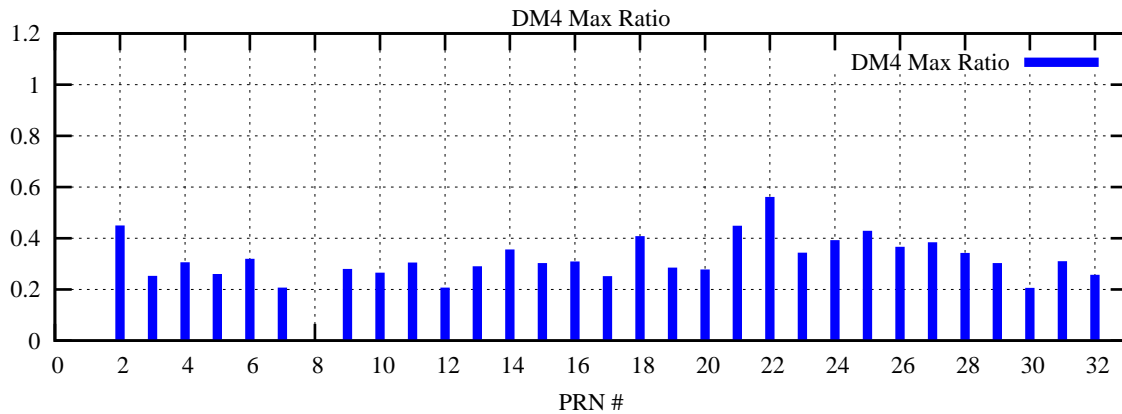

Ratio (PRN Bias/Threshold)

GpsWeek 2302 Day 6

Skinny (Type 0): PRN 8 22
Broad (Type 2): PRN 7 15 17 21 24