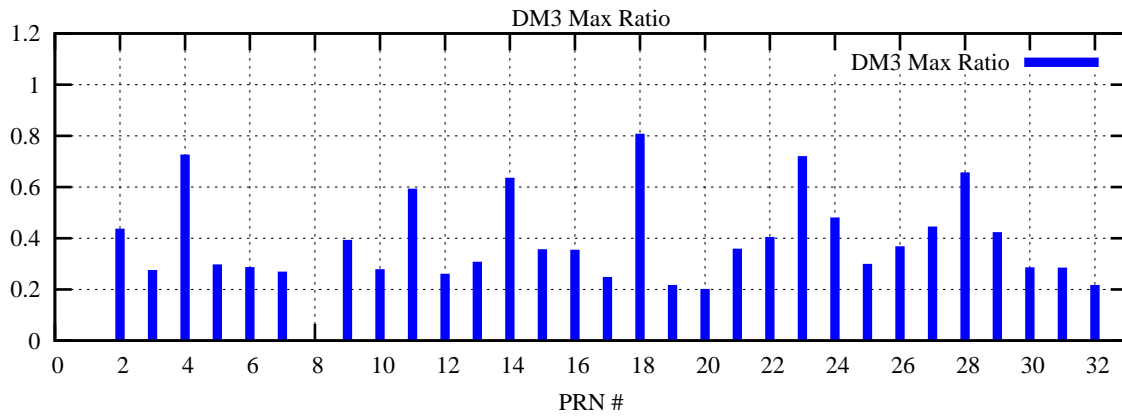

Ratio (PRN Bias/Threshold)

GpsWeek 2302 Day 6

Skinny (Type 0): PRN 8 22
Broad (Type 2): PRN 7 15 17 21 24