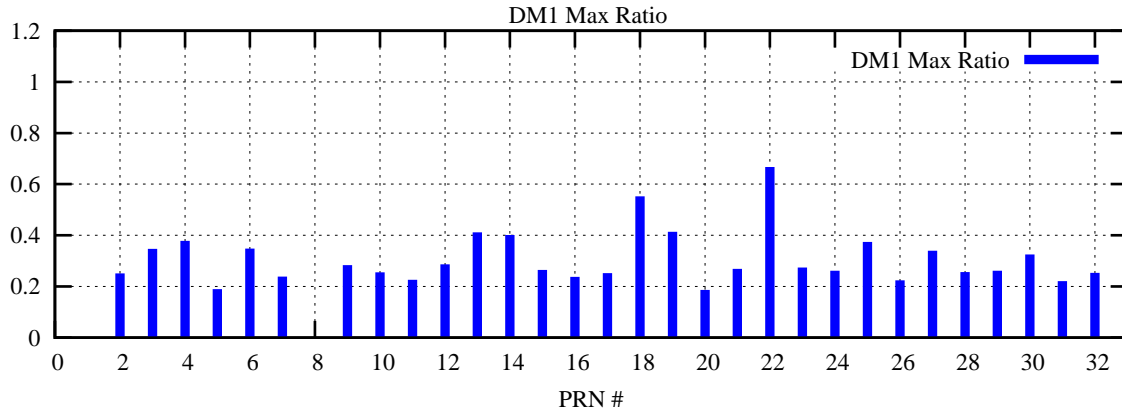

Ratio (PRN Bias/Threshold)

GpsWeek 2302 Day 6

Skinny (Type 0): PRN 8 22
Broad (Type 2): PRN 7 15 17 21 24