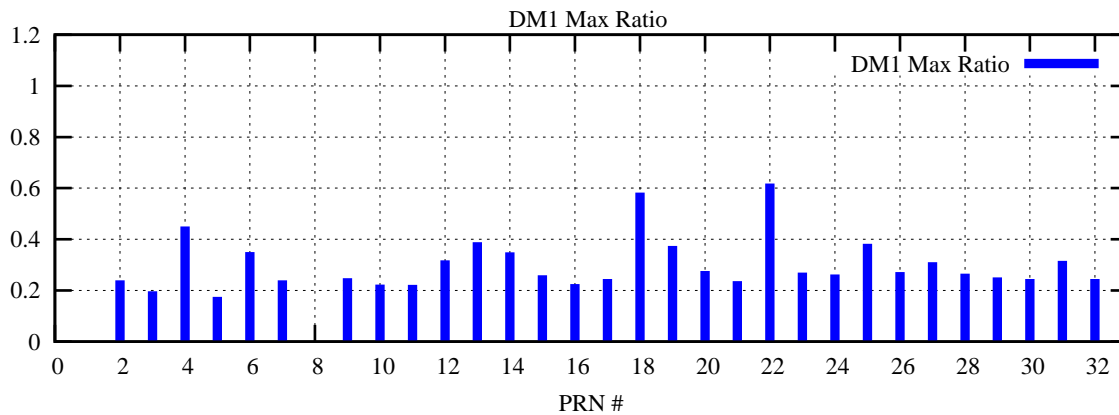

Ratio (PRN Bias/Threshold)

GpsWeek 2303 Day 0

Skinny (Type 0): PRN 8 22
Broad (Type 2): PRN 7 15 17 21 24