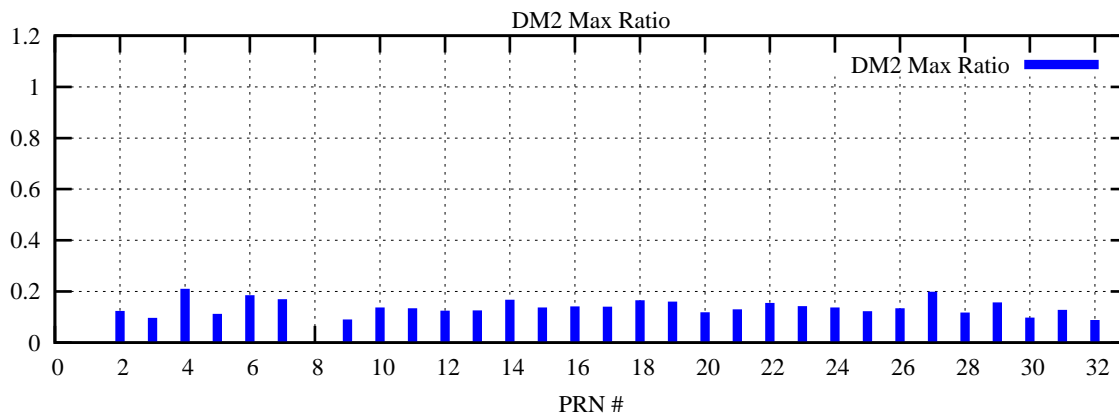

Ratio (PRN Bias/Threshold)

GpsWeek 2303 Day 0

Skinny (Type 0): PRN 8 22
Broad (Type 2): PRN 7 15 17 21 24