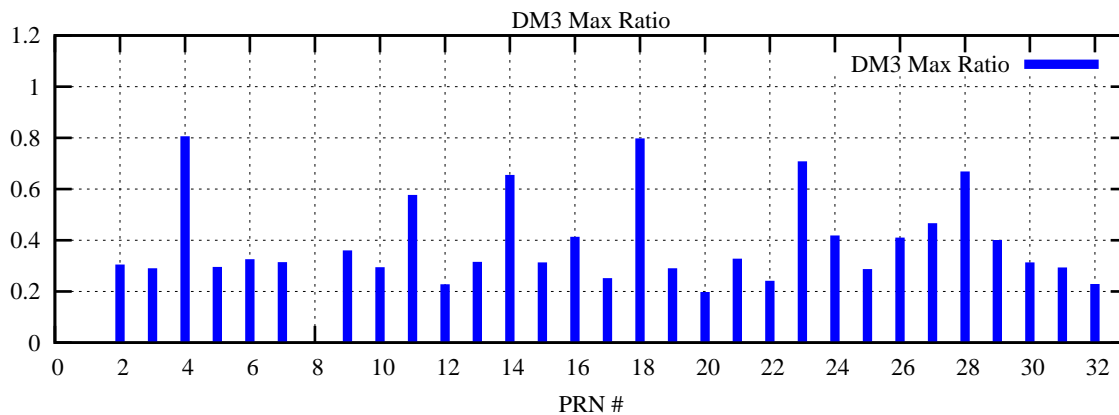

Ratio (PRN Bias/Threshold)

GpsWeek 2303 Day 0

Skinny (Type 0): PRN 8 22
Broad (Type 2): PRN 7 15 17 21 24