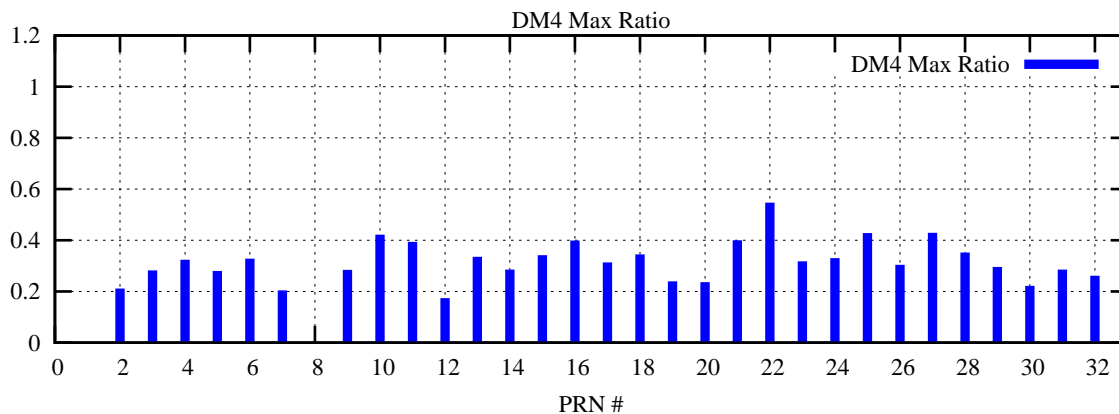

Ratio (PRN Bias/Threshold)

GpsWeek 2303 Day 0

Skinny (Type 0): PRN 8 22
Broad (Type 2): PRN 7 15 17 21 24