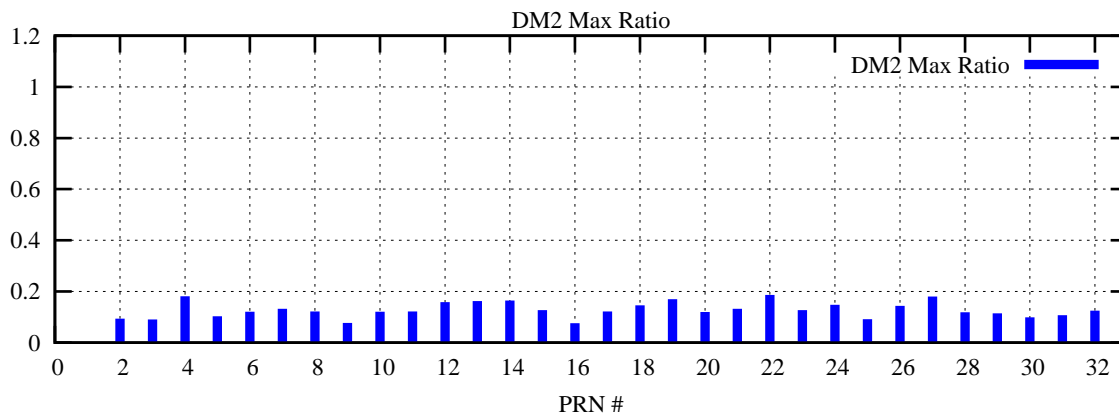

Ratio (PRN Bias/Threshold)

GpsWeek 2304 Day 0

Skinny (Type 0): PRN 8 22
Broad (Type 2): PRN 7 15 17 21 24