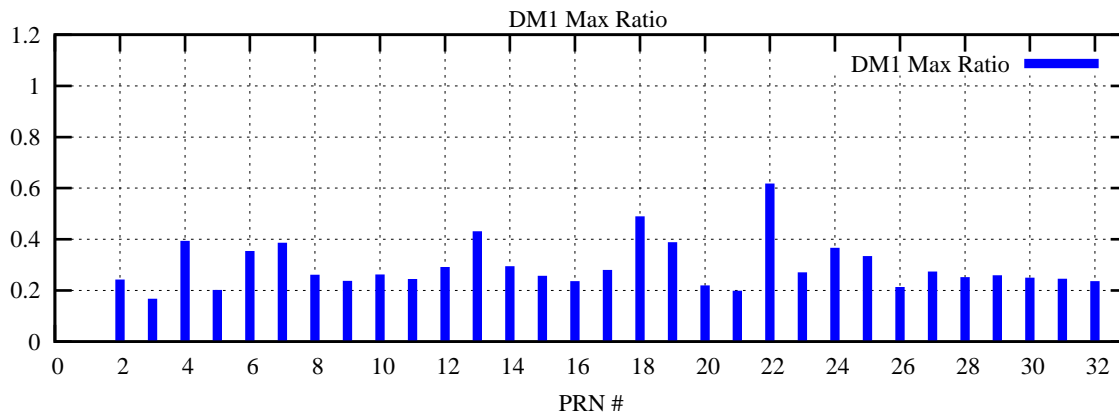

Ratio (PRN Bias/Threshold)

GpsWeek 2304 Day 0

Skinny (Type 0): PRN 8 22
Broad (Type 2): PRN 7 15 17 21 24