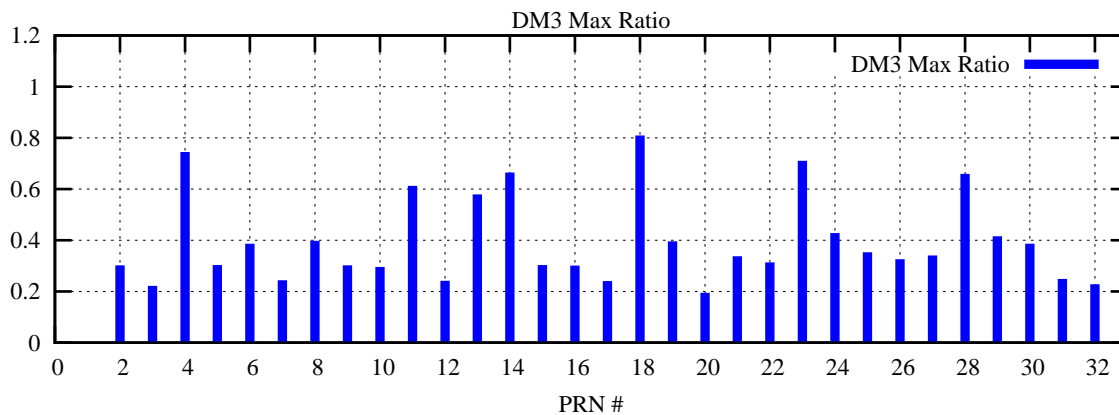

Ratio (PRN Bias/Threshold)

GpsWeek 2304 Day 0

Skinny (Type 0): PRN 8 22
Broad (Type 2): PRN 7 15 17 21 24