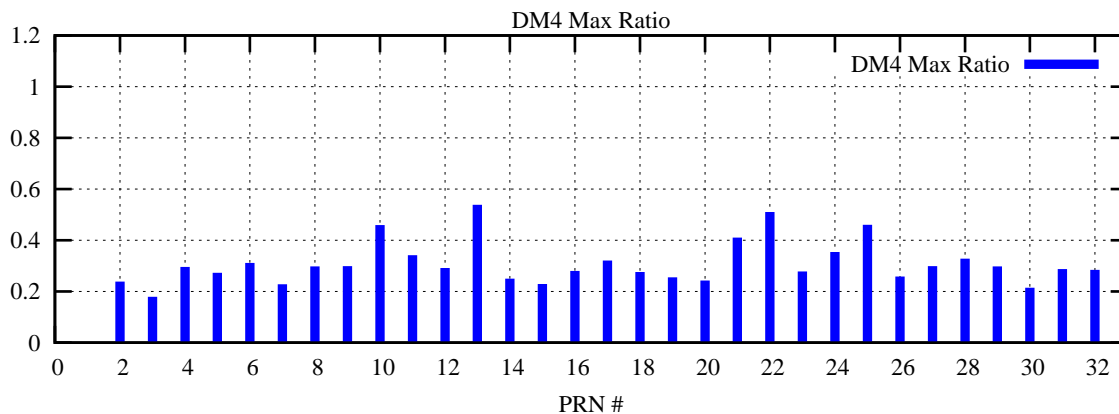

Ratio (PRN Bias/Threshold)

GpsWeek 2304 Day 0

Skinny (Type 0): PRN 8 22
Broad (Type 2): PRN 7 15 17 21 24