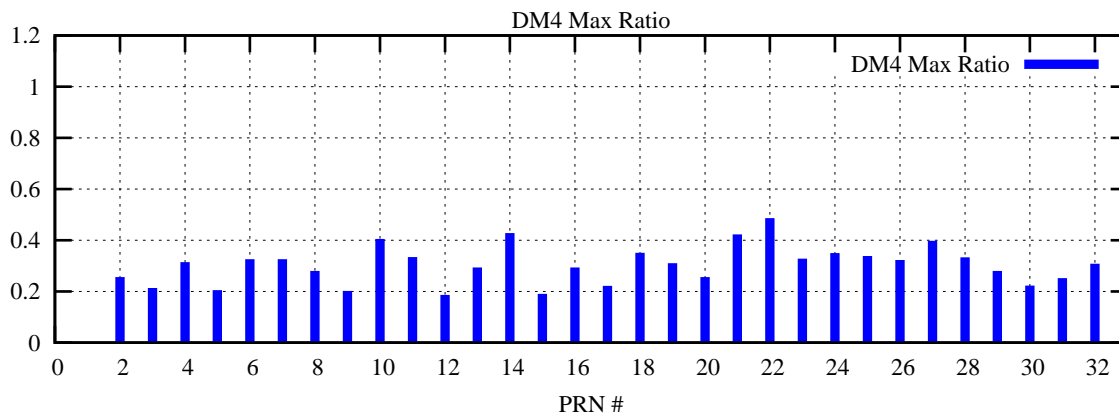

Ratio (PRN Bias/Threshold)

GpsWeek 2306 Day 0

Skinny (Type 0): PRN 8 22
Broad (Type 2): PRN 7 15 17 21 24