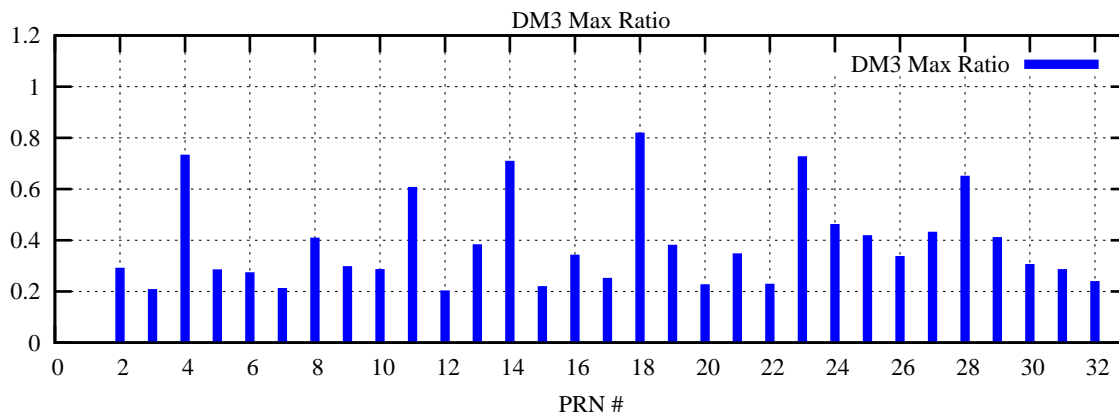

Ratio (PRN Bias/Threshold)

GpsWeek 2306 Day 0

Skinny (Type 0): PRN 8 22
Broad (Type 2): PRN 7 15 17 21 24