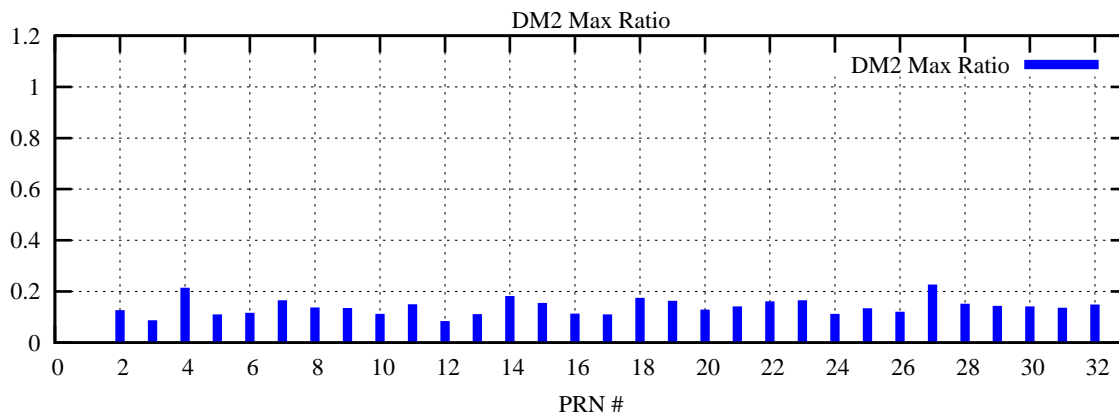

Ratio (PRN Bias/Threshold)

GpsWeek 2306 Day 0

Skinny (Type 0): PRN 8 22
Broad (Type 2): PRN 7 15 17 21 24