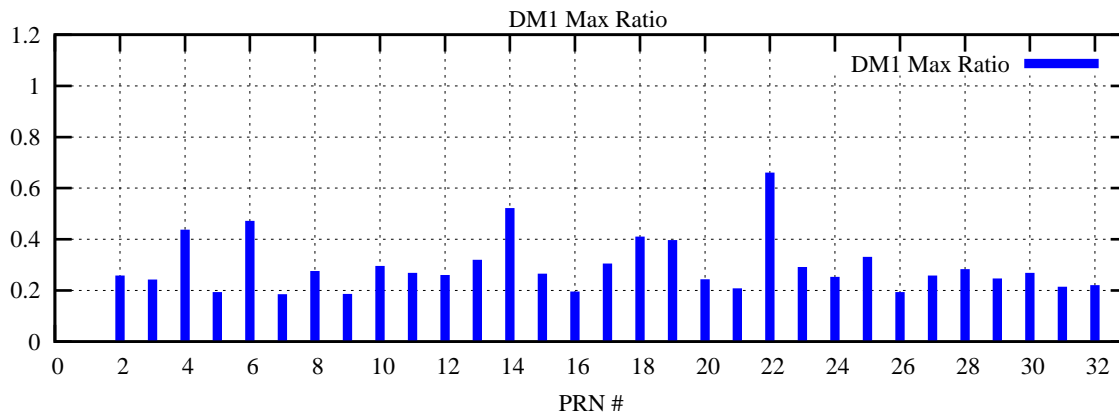

Ratio (PRN Bias/Threshold)

GpsWeek 2306 Day 0

Skinny (Type 0): PRN 8 22
Broad (Type 2): PRN 7 15 17 21 24