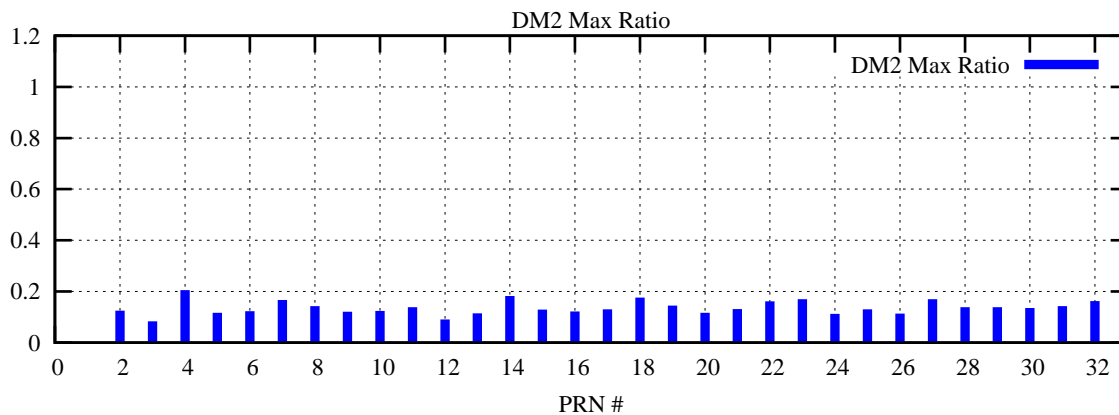

Ratio (PRN Bias/Threshold)

GpsWeek 2307 Day 0

Skinny (Type 0): PRN 8 22  
Broad (Type 2): PRN 7 15 17 21 24