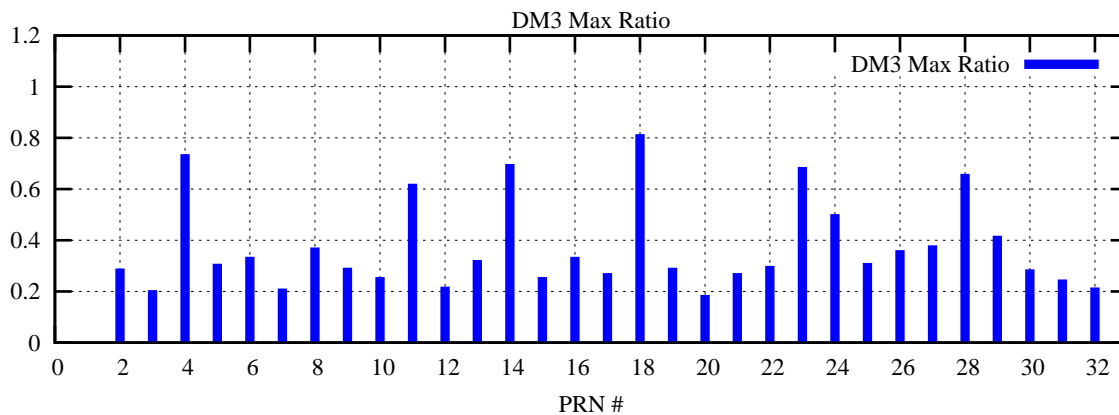

Ratio (PRN Bias/Threshold)

GpsWeek 2307 Day 0

Skinny (Type 0): PRN 8 22  
Broad (Type 2): PRN 7 15 17 21 24