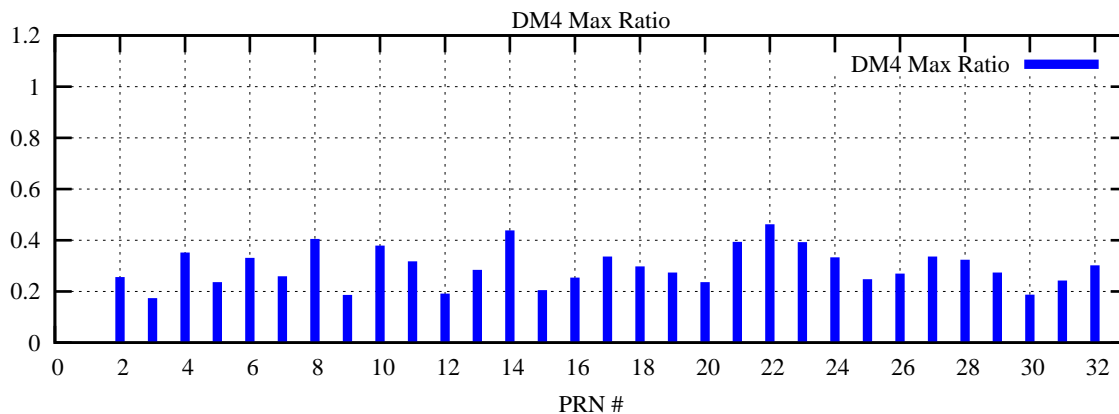

Ratio (PRN Bias/Threshold)

GpsWeek 2307 Day 0

Skinny (Type 0): PRN 8 22  
Broad (Type 2): PRN 7 15 17 21 24