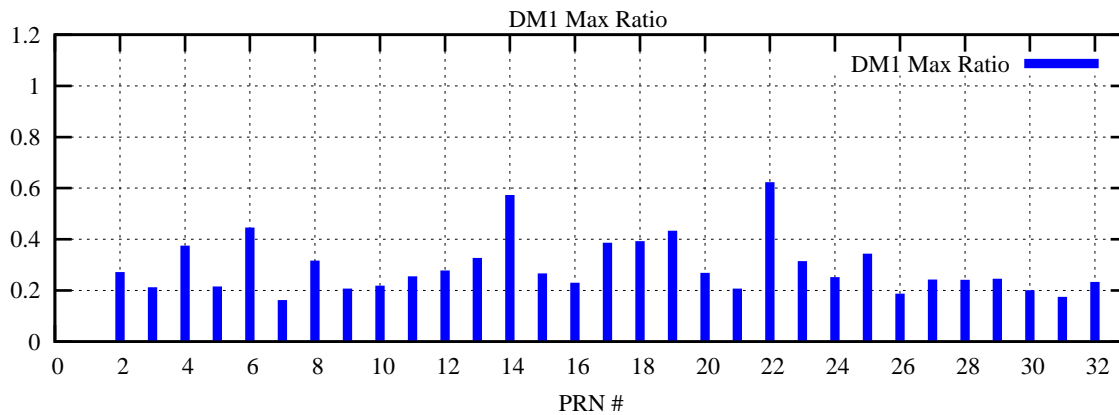

Ratio (PRN Bias/Threshold)

GpsWeek 2307 Day 0

Skinny (Type 0): PRN 8 22  
Broad (Type 2): PRN 7 15 17 21 24