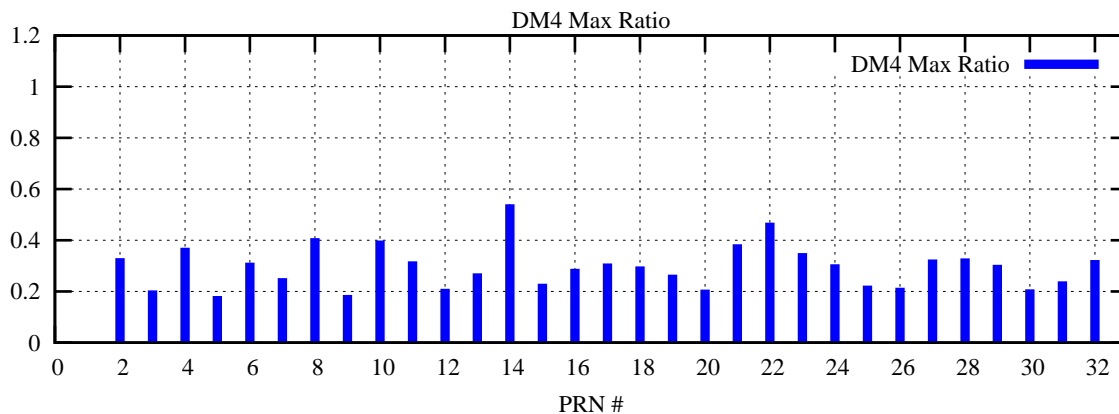

Ratio (PRN Bias/Threshold)

GpsWeek 2307 Day 4

Skinny (Type 0): PRN 8 22
Broad (Type 2): PRN 7 15 17 21 24