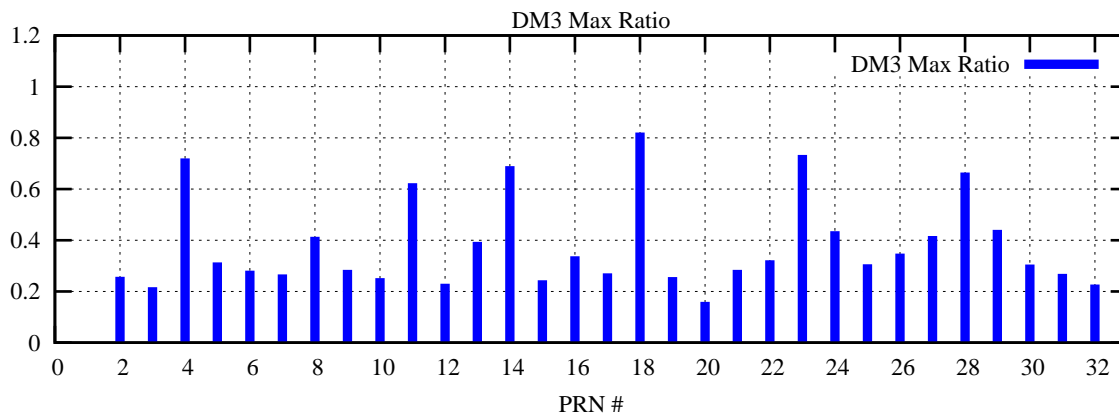

Ratio (PRN Bias/Threshold)

GpsWeek 2307 Day 4

Skinny (Type 0): PRN 8 22
Broad (Type 2): PRN 7 15 17 21 24