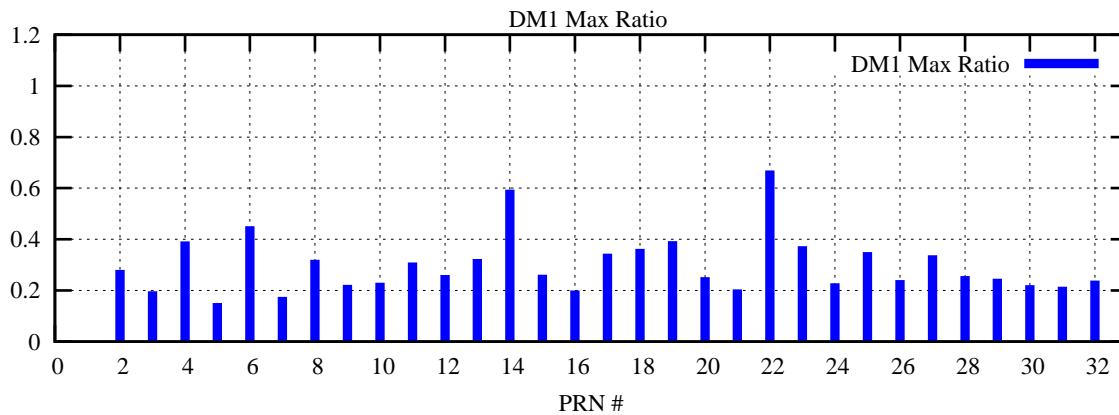

Ratio (PRN Bias/Threshold)

GpsWeek 2307 Day 4

Skinny (Type 0): PRN 8 22
Broad (Type 2): PRN 7 15 17 21 24