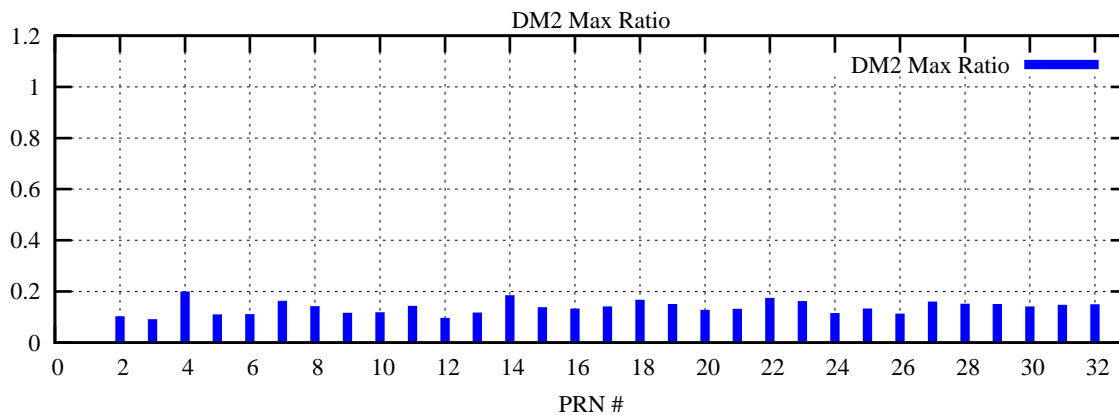

Ratio (PRN Bias/Threshold)

GpsWeek 2307 Day 4

Skinny (Type 0): PRN 8 22
Broad (Type 2): PRN 7 15 17 21 24