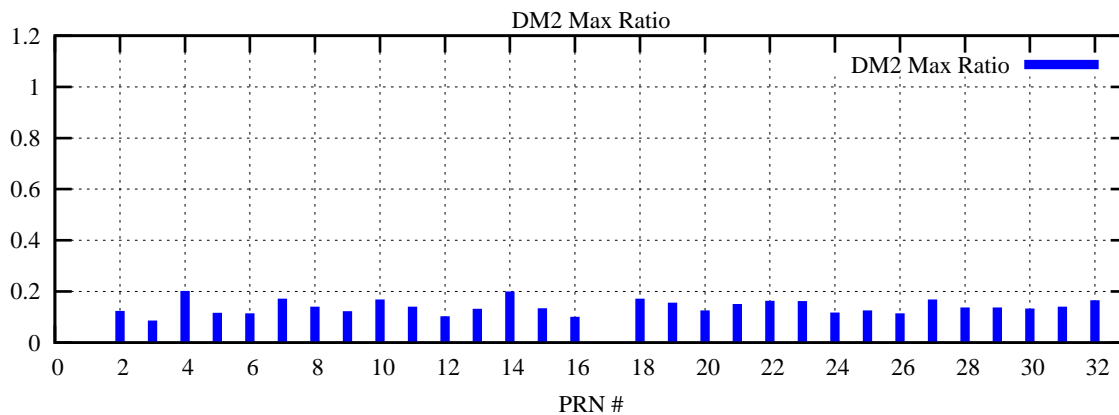

Ratio (PRN Bias/Threshold)

GpsWeek 2308 Day 4

Skinny (Type 0): PRN 8 22
Broad (Type 2): PRN 7 15 17 21 24