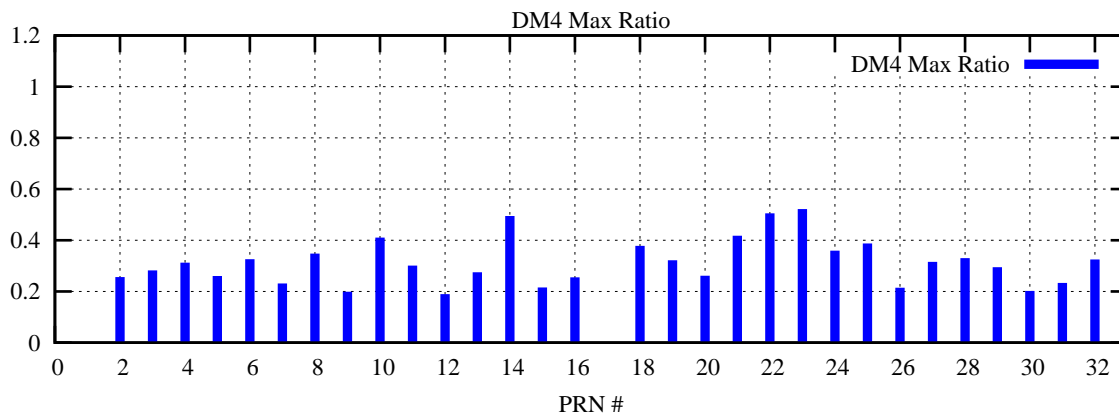

Ratio (PRN Bias/Threshold)

GpsWeek 2308 Day 4

Skinny (Type 0): PRN 8 22
Broad (Type 2): PRN 7 15 17 21 24