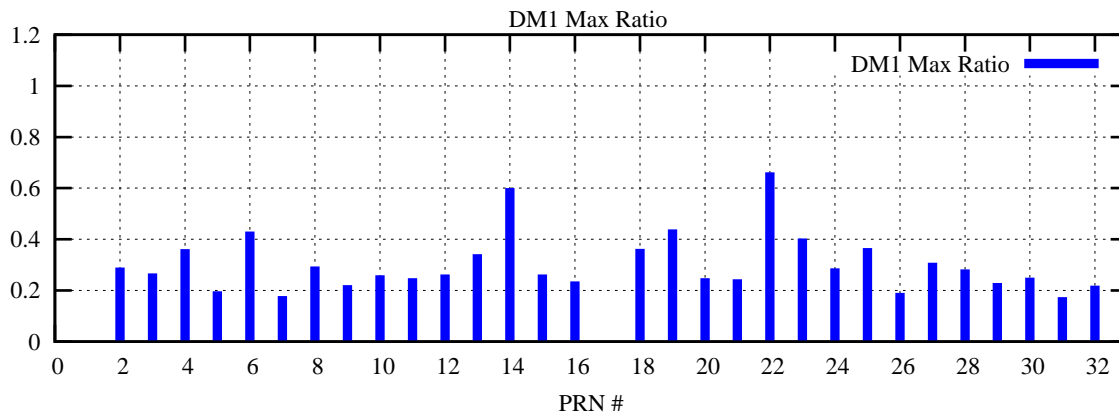

Ratio (PRN Bias/Threshold)

GpsWeek 2308 Day 4

Skinny (Type 0): PRN 8 22
Broad (Type 2): PRN 7 15 17 21 24