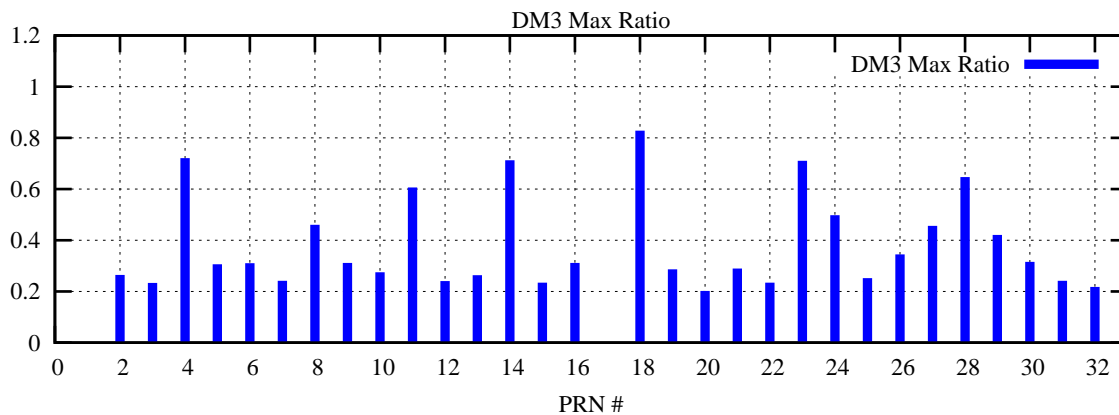

Ratio (PRN Bias/Threshold)

GpsWeek 2308 Day 4

Skinny (Type 0): PRN 8 22
Broad (Type 2): PRN 7 15 17 21 24