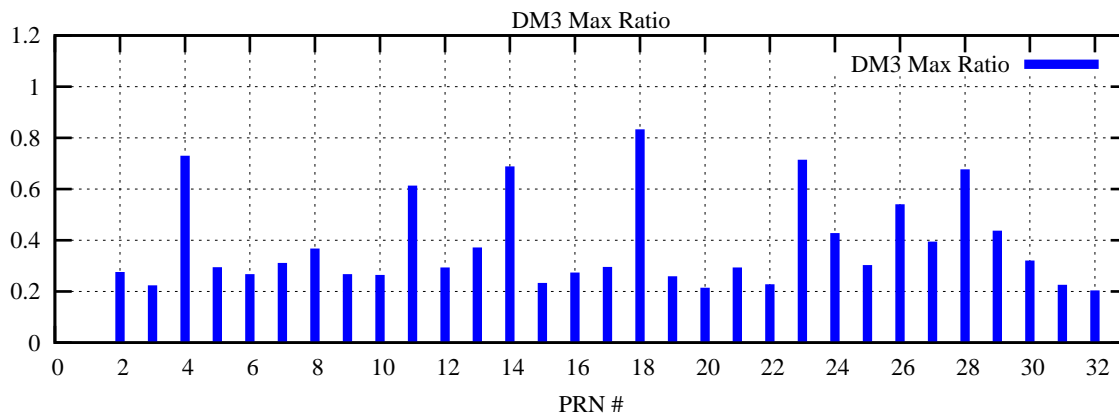

Ratio (PRN Bias/Threshold)

GpsWeek 2308 Day 6

Skinny (Type 0): PRN 8 22  
Broad (Type 2): PRN 7 15 17 21 24