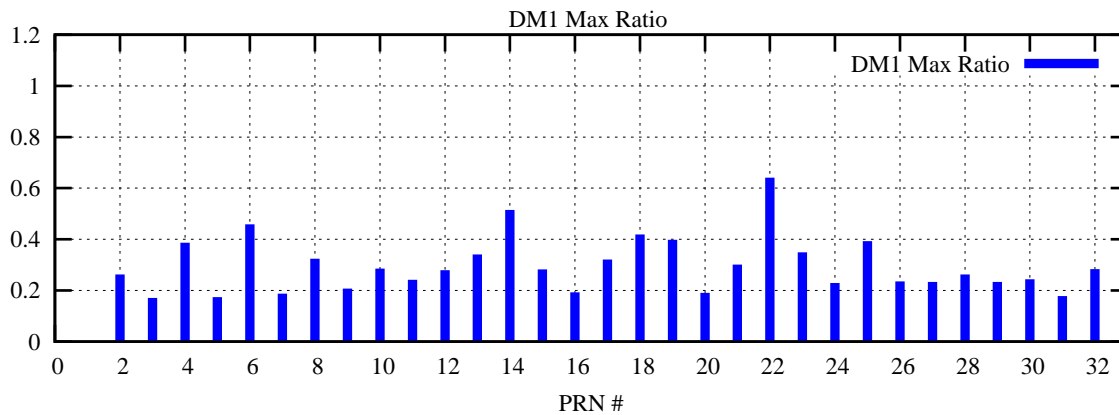

Ratio (PRN Bias/Threshold)

GpsWeek 2308 Day 6

Skinny (Type 0): PRN 8 22  
Broad (Type 2): PRN 7 15 17 21 24