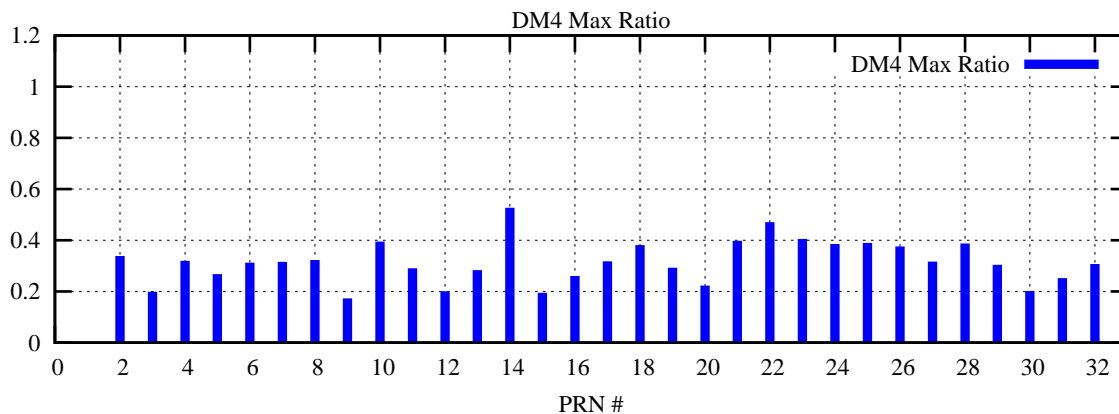

Ratio (PRN Bias/Threshold)

GpsWeek 2308 Day 6

Skinny (Type 0): PRN 8 22  
Broad (Type 2): PRN 7 15 17 21 24