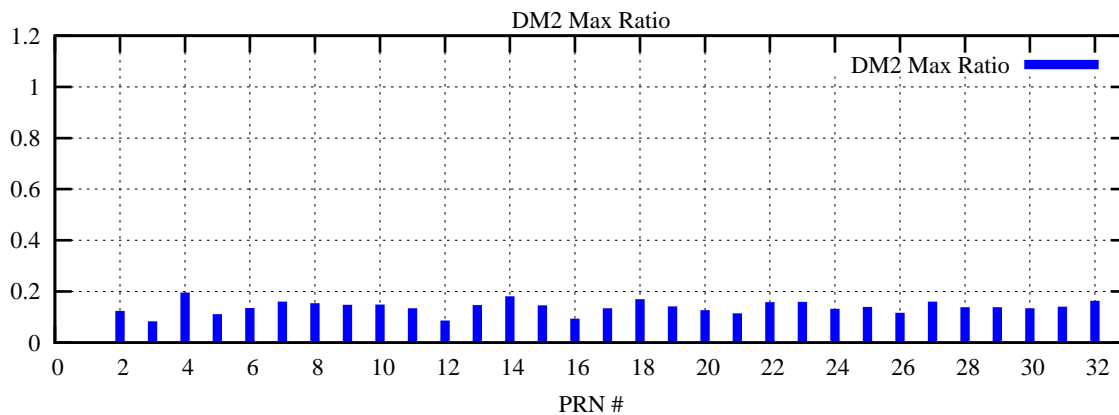

Ratio (PRN Bias/Threshold)

GpsWeek 2308 Day 6

Skinny (Type 0): PRN 8 22  
Broad (Type 2): PRN 7 15 17 21 24