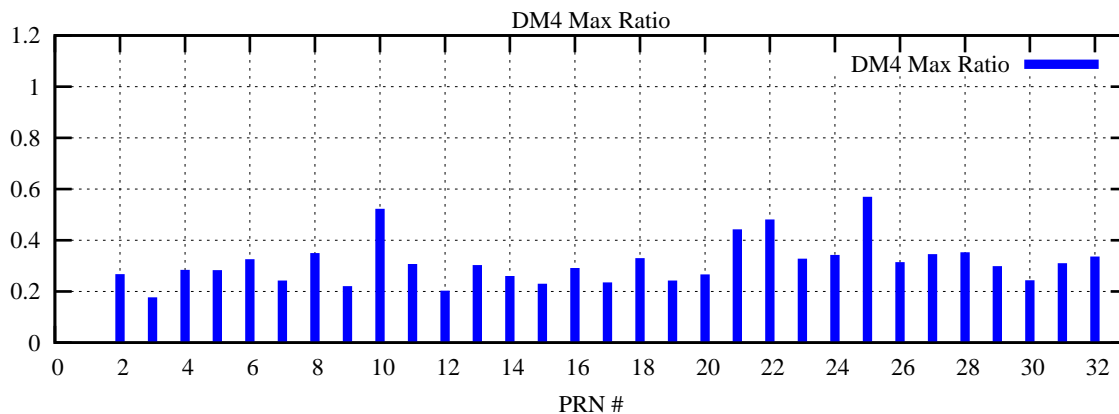

Ratio (PRN Bias/Threshold)

GpsWeek 2310 Day 3

Skinny (Type 0): PRN 8 22
Broad (Type 2): PRN 7 15 17 21 24