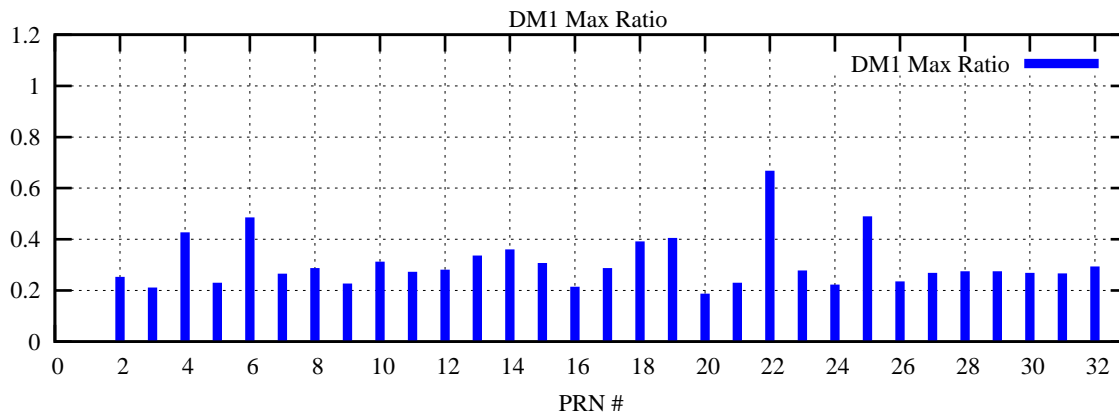

Ratio (PRN Bias/Threshold)

GpsWeek 2310 Day 3

Skinny (Type 0): PRN 8 22
Broad (Type 2): PRN 7 15 17 21 24