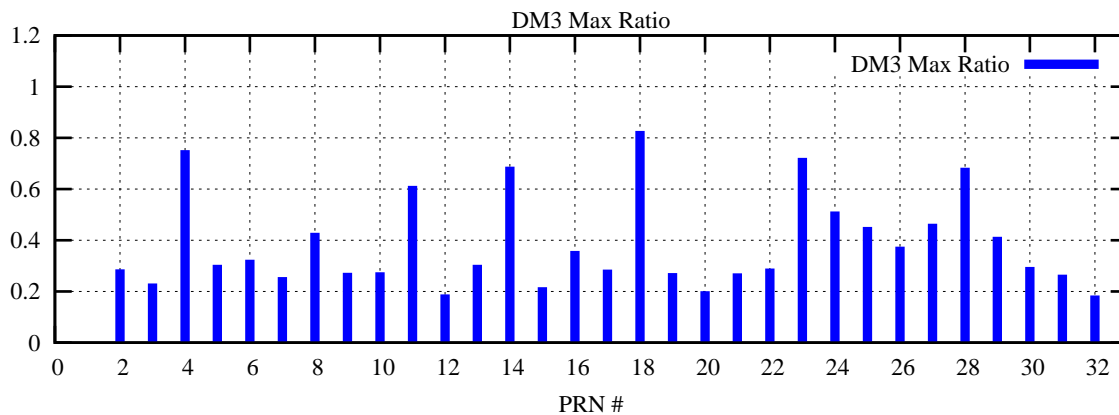

Ratio (PRN Bias/Threshold)

GpsWeek 2310 Day 3

Skinny (Type 0): PRN 8 22
Broad (Type 2): PRN 7 15 17 21 24