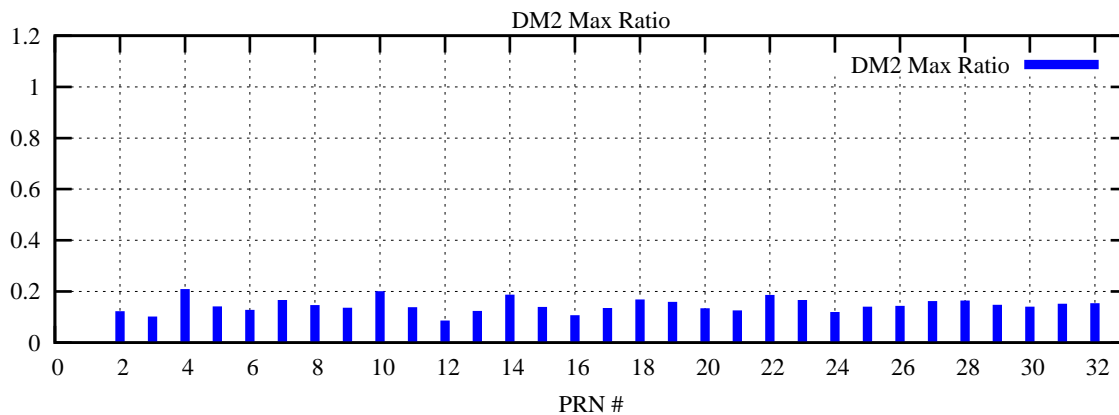

Ratio (PRN Bias/Threshold)

GpsWeek 2310 Day 3

Skinny (Type 0): PRN 8 22
Broad (Type 2): PRN 7 15 17 21 24