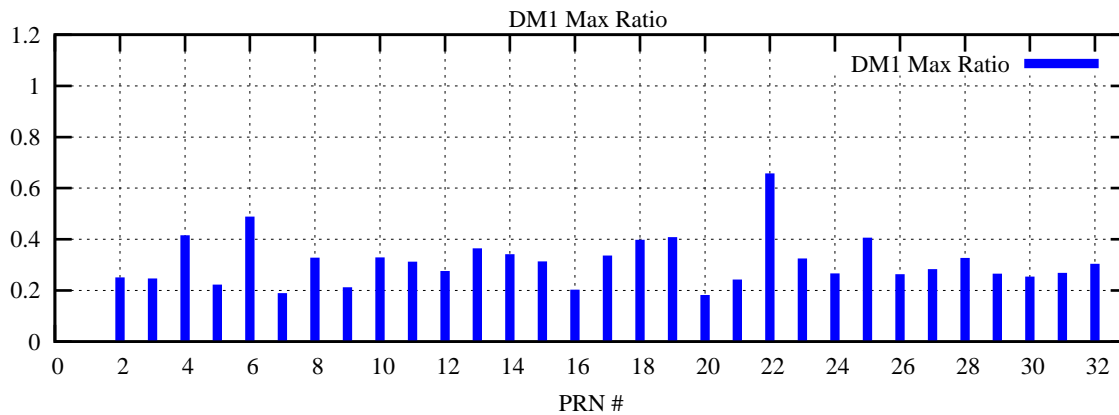

Ratio (PRN Bias/Threshold)

GpsWeek 2310 Day 6

Skinny (Type 0): PRN 8 22  
Broad (Type 2): PRN 7 15 17 21 24