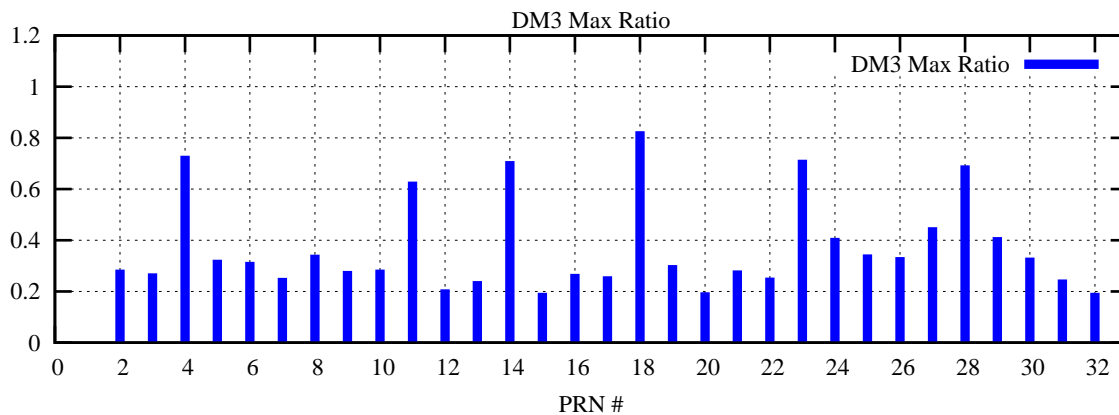

Ratio (PRN Bias/Threshold)

GpsWeek 2310 Day 6

Skinny (Type 0): PRN 8 22  
Broad (Type 2): PRN 7 15 17 21 24