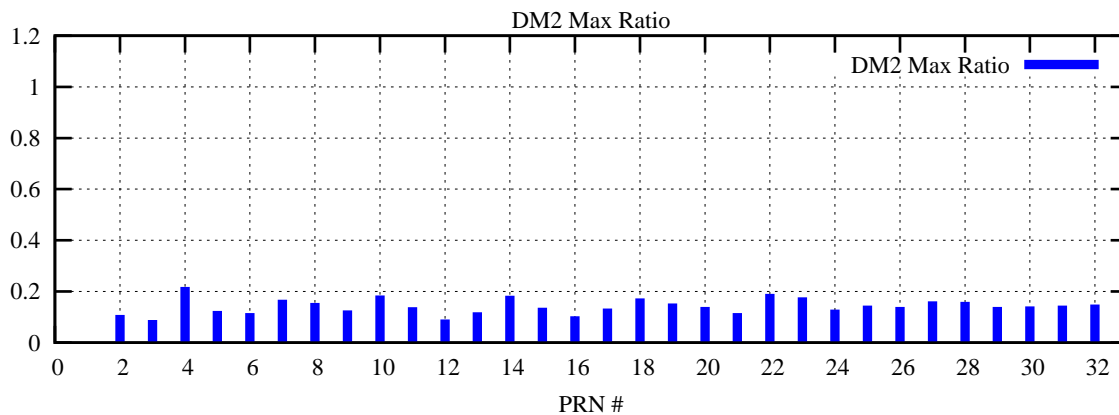

Ratio (PRN Bias/Threshold)

GpsWeek 2310 Day 6

Skinny (Type 0): PRN 8 22  
Broad (Type 2): PRN 7 15 17 21 24