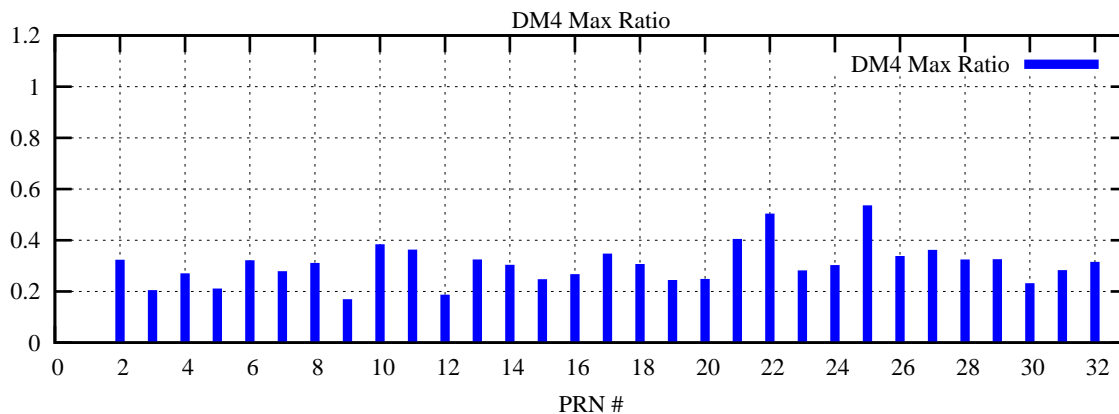

Ratio (PRN Bias/Threshold)

GpsWeek 2310 Day 6

Skinny (Type 0): PRN 8 22  
Broad (Type 2): PRN 7 15 17 21 24