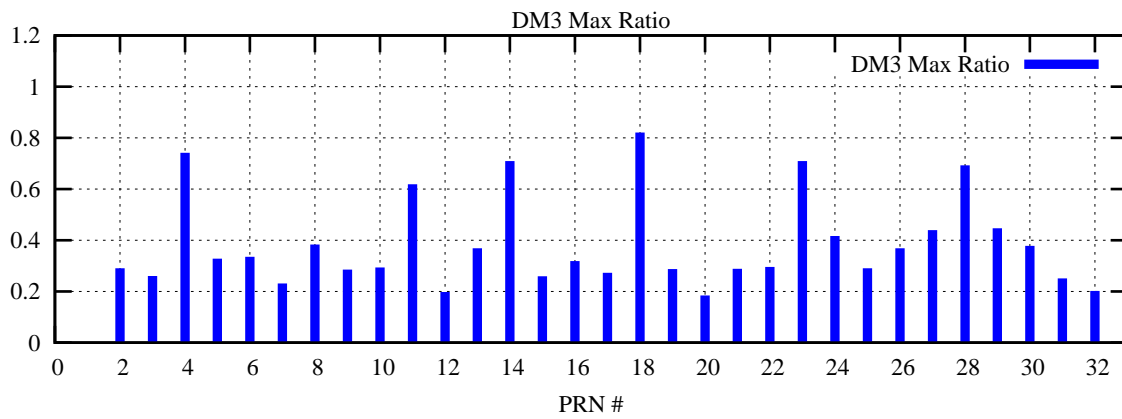

Ratio (PRN Bias/Threshold)

GpsWeek 2311 Day 0

Skinny (Type 0): PRN 8 22
Broad (Type 2): PRN 7 15 17 21 24