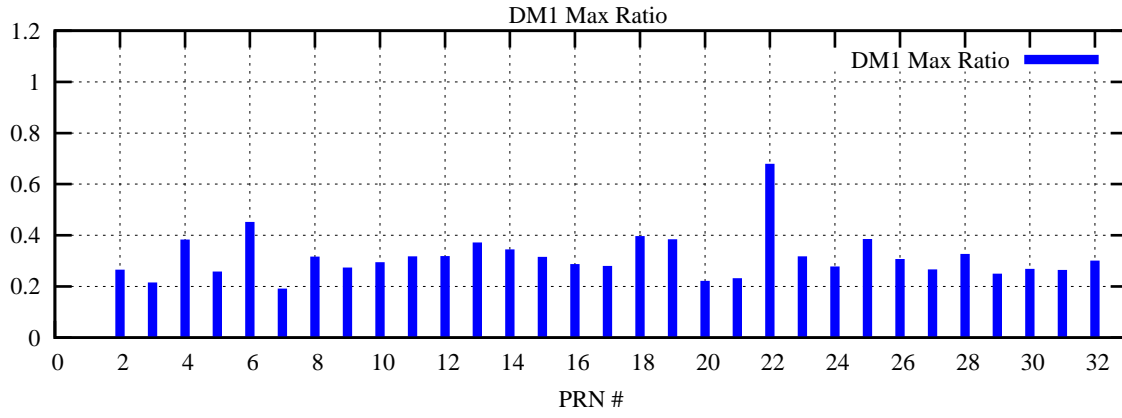

Ratio (PRN Bias/Threshold)

GpsWeek 2311 Day 0

Skinny (Type 0): PRN 8 22
Broad (Type 2): PRN 7 15 17 21 24