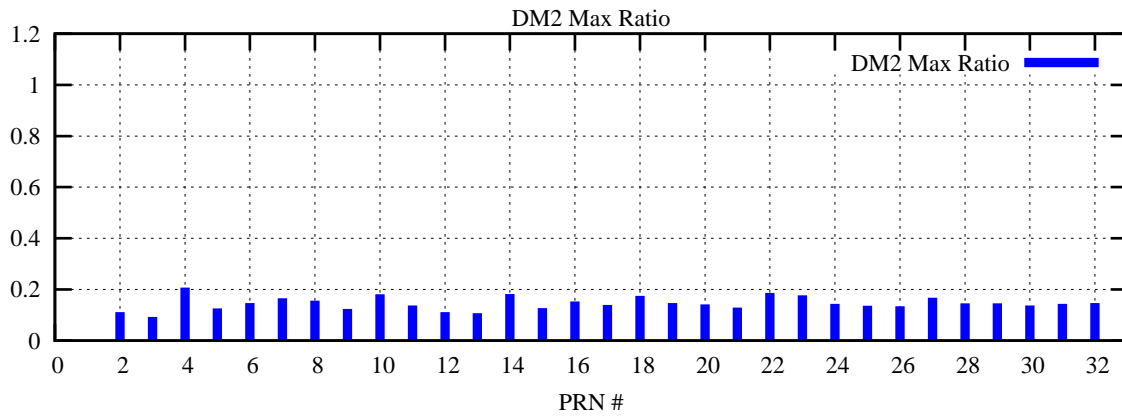

Ratio (PRN Bias/Threshold)

GpsWeek 2311 Day 0

Skinny (Type 0): PRN 8 22
Broad (Type 2): PRN 7 15 17 21 24