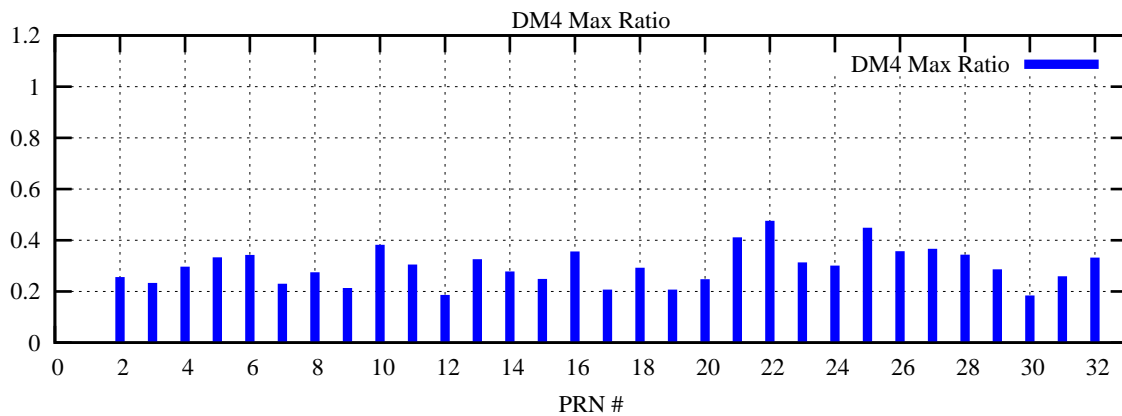

Ratio (PRN Bias/Threshold)

GpsWeek 2311 Day 0

Skinny (Type 0): PRN 8 22
Broad (Type 2): PRN 7 15 17 21 24