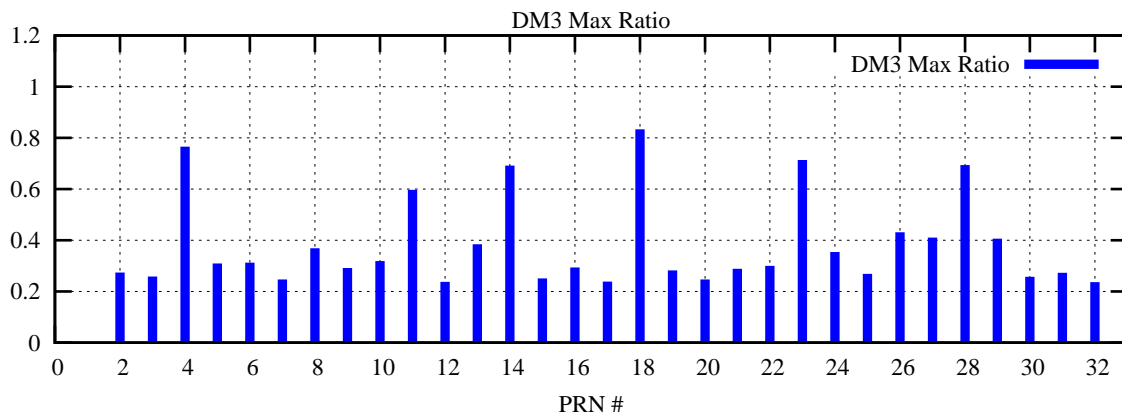

Ratio (PRN Bias/Threshold)

GpsWeek 2312 Day 1

Skinny (Type 0): PRN 8 22
Broad (Type 2): PRN 7 15 17 21 24