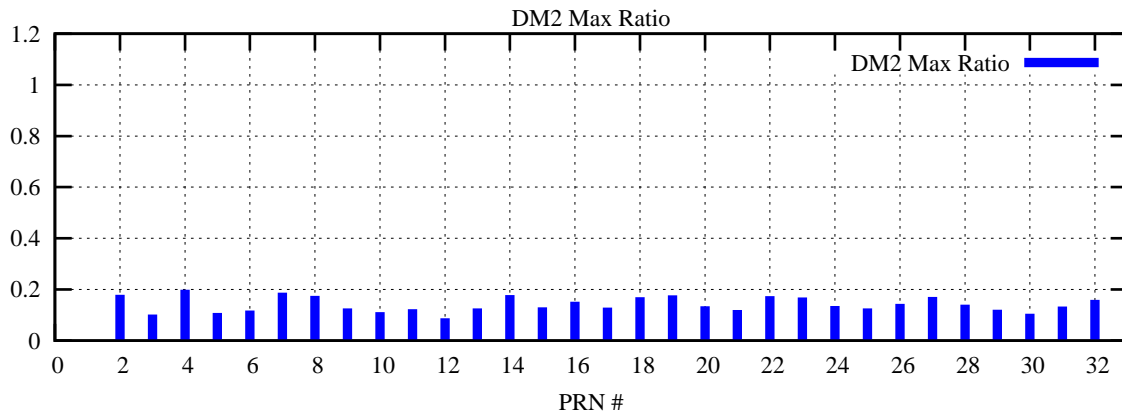

Ratio (PRN Bias/Threshold)

GpsWeek 2312 Day 1

Skinny (Type 0): PRN 8 22
Broad (Type 2): PRN 7 15 17 21 24