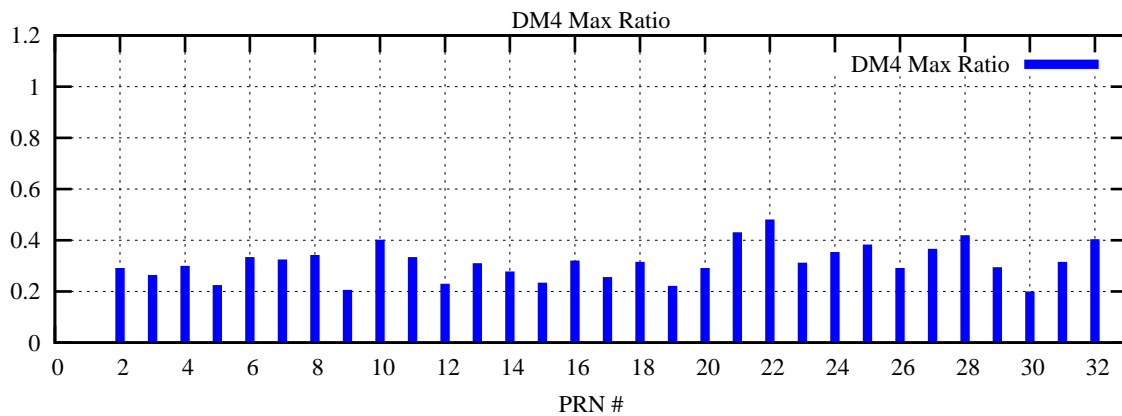

Ratio (PRN Bias/Threshold)

GpsWeek 2312 Day 1

Skinny (Type 0): PRN 8 22
Broad (Type 2): PRN 7 15 17 21 24