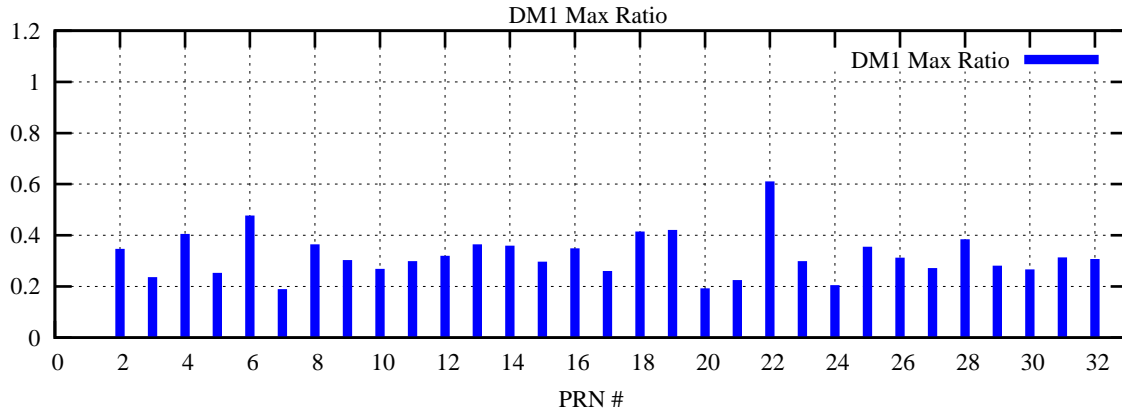

Ratio (PRN Bias/Threshold)

GpsWeek 2312 Day 1

Skinny (Type 0): PRN 8 22
Broad (Type 2): PRN 7 15 17 21 24