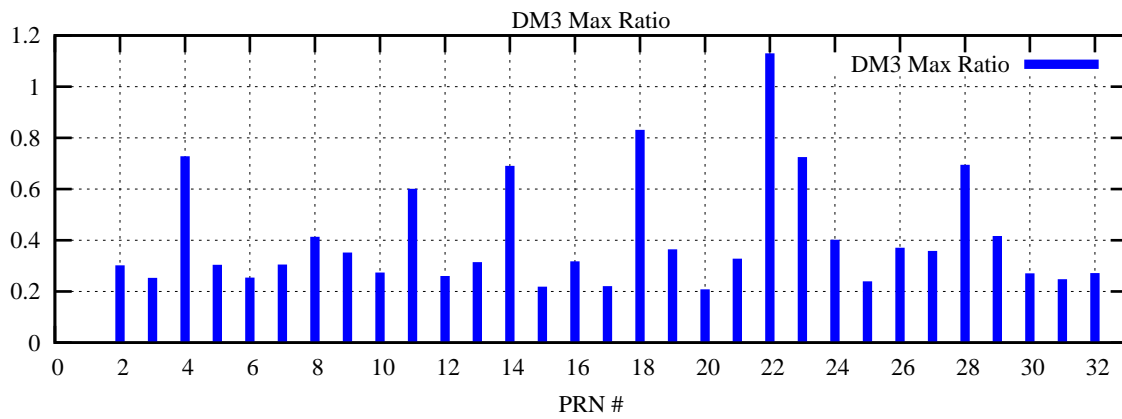

Ratio (PRN Bias/Threshold)

GpsWeek 2312 Day 6

Skinny (Type 0): PRN 8 22  
Broad (Type 2): PRN 7 15 17 21 24