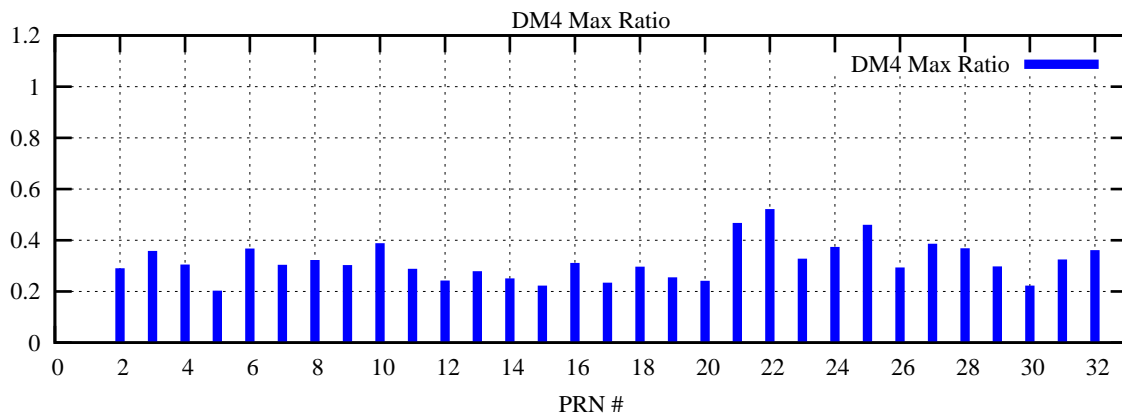

Ratio (PRN Bias/Threshold)

GpsWeek 2312 Day 6

Skinny (Type 0): PRN 8 22  
Broad (Type 2): PRN 7 15 17 21 24