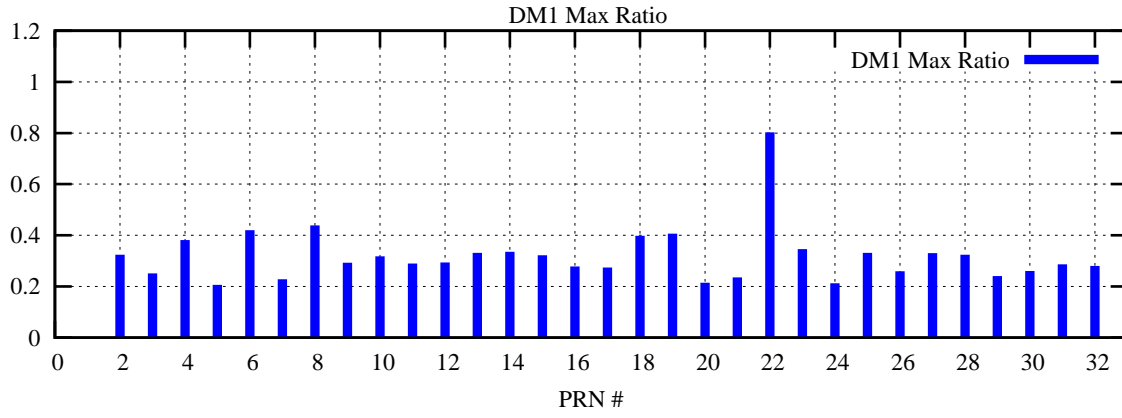

Ratio (PRN Bias/Threshold)

GpsWeek 2312 Day 6

Skinny (Type 0): PRN 8 22  
Broad (Type 2): PRN 7 15 17 21 24