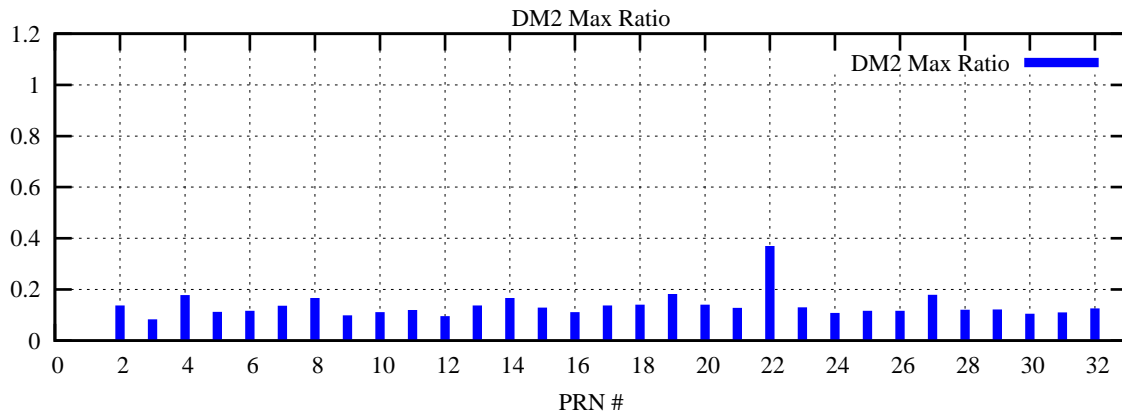

Ratio (PRN Bias/Threshold)

GpsWeek 2312 Day 6

Skinny (Type 0): PRN 8 22  
Broad (Type 2): PRN 7 15 17 21 24