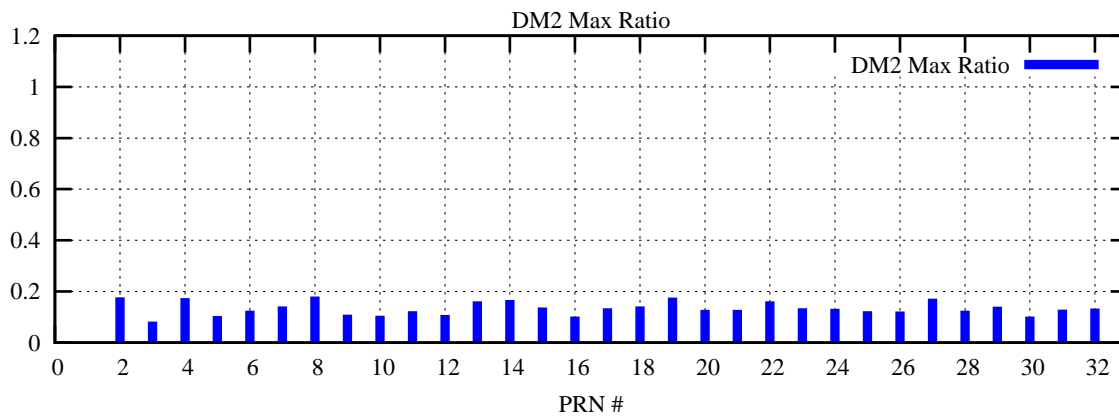

Ratio (PRN Bias/Threshold)

GpsWeek 2313 Day 1

Skinny (Type 0): PRN 8 22
Broad (Type 2): PRN 7 15 17 21 24