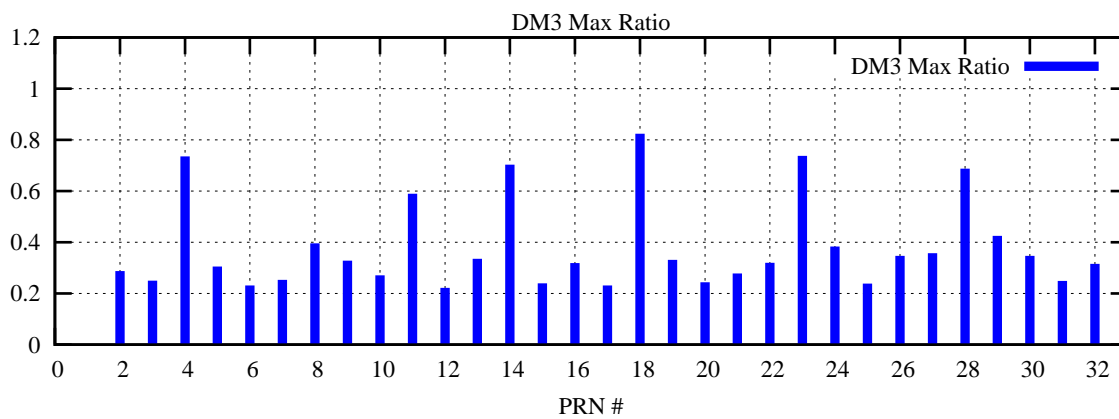

Ratio (PRN Bias/Threshold)

GpsWeek 2313 Day 1

Skinny (Type 0): PRN 8 22
Broad (Type 2): PRN 7 15 17 21 24