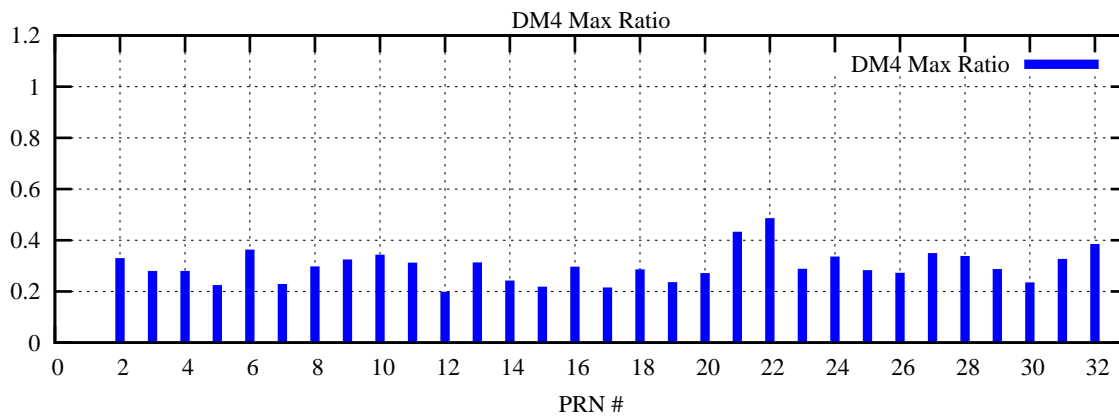

Ratio (PRN Bias/Threshold)

GpsWeek 2313 Day 1

Skinny (Type 0): PRN 8 22
Broad (Type 2): PRN 7 15 17 21 24