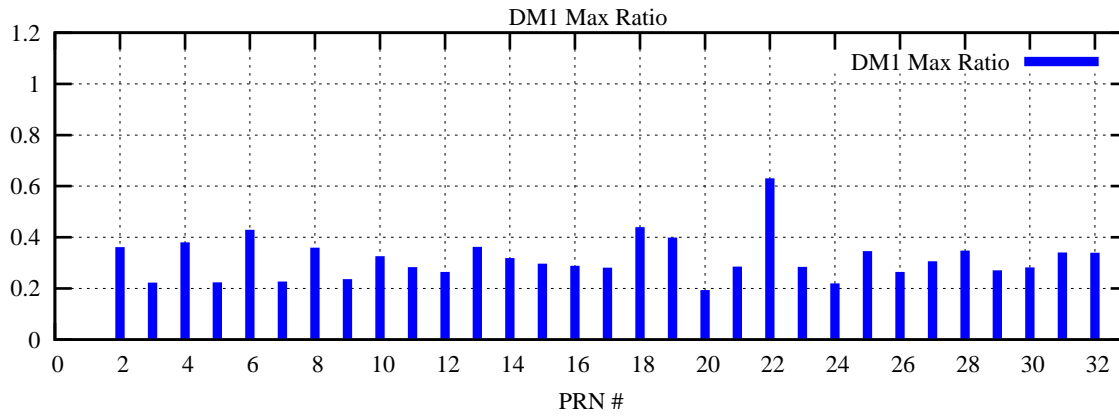

Ratio (PRN Bias/Threshold)

GpsWeek 2313 Day 1

Skinny (Type 0): PRN 8 22
Broad (Type 2): PRN 7 15 17 21 24