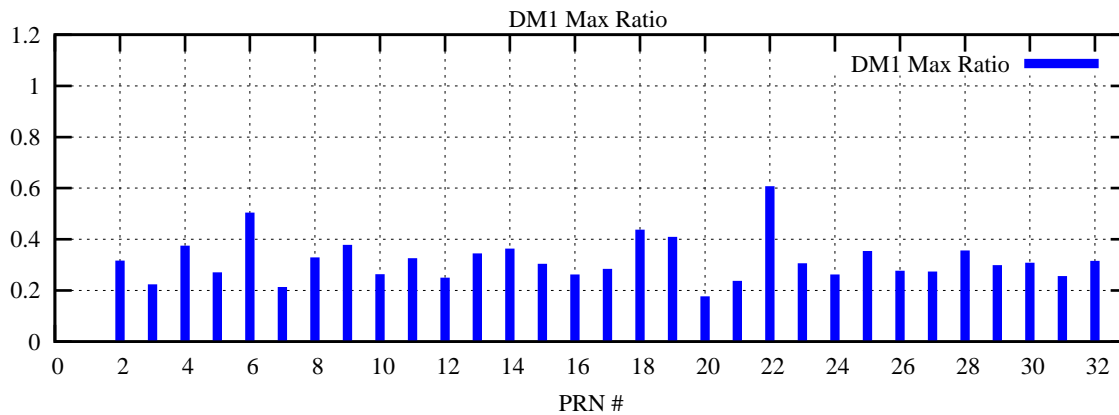

Ratio (PRN Bias/Threshold)

GpsWeek 2314 Day 0

Skinny (Type 0): PRN 8 22  
Broad (Type 2): PRN 7 15 17 21 24