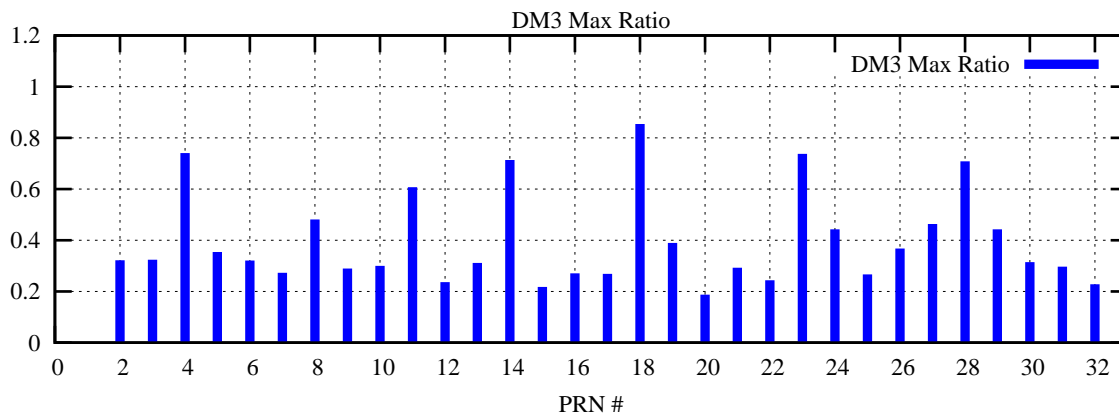

Ratio (PRN Bias/Threshold)

GpsWeek 2314 Day 0

Skinny (Type 0): PRN 8 22  
Broad (Type 2): PRN 7 15 17 21 24