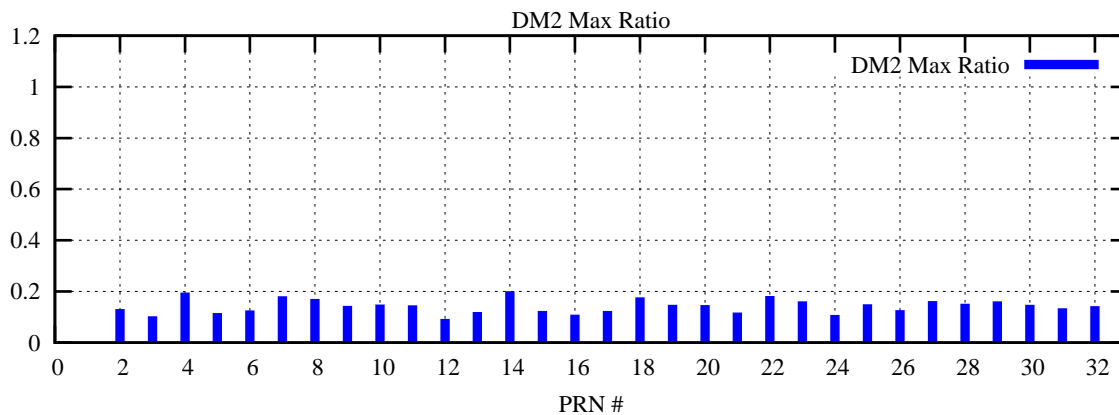

Ratio (PRN Bias/Threshold)

GpsWeek 2314 Day 0

Skinny (Type 0): PRN 8 22  
Broad (Type 2): PRN 7 15 17 21 24