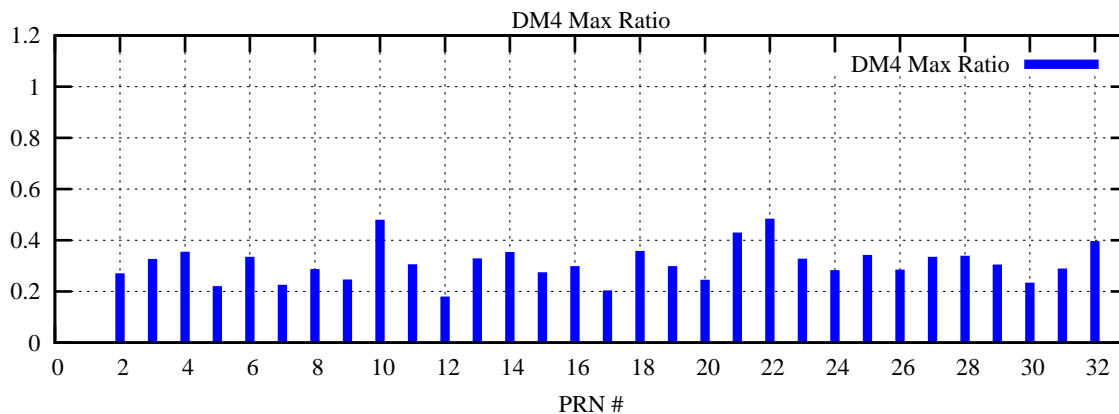

Ratio (PRN Bias/Threshold)

GpsWeek 2314 Day 0

Skinny (Type 0): PRN 8 22  
Broad (Type 2): PRN 7 15 17 21 24