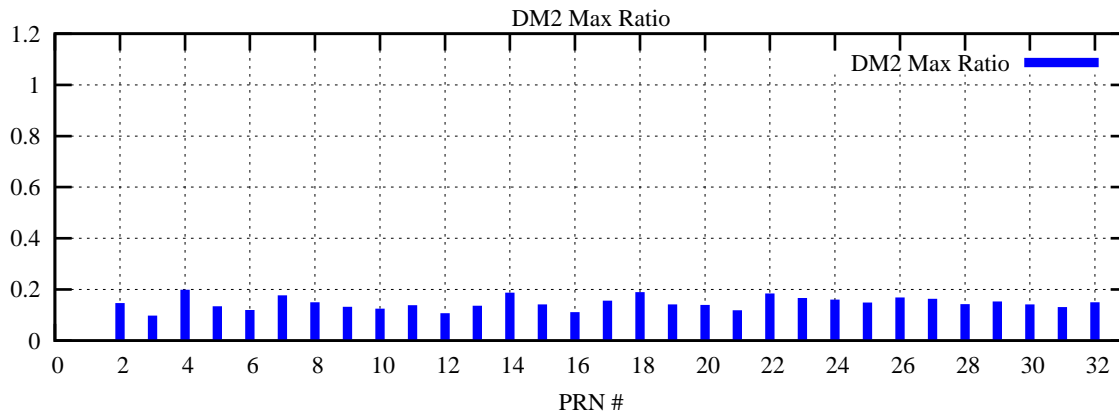

Ratio (PRN Bias/Threshold)

GpsWeek 2314 Day 2

Skinny (Type 0): PRN 8 22
Broad (Type 2): PRN 7 15 17 21 24