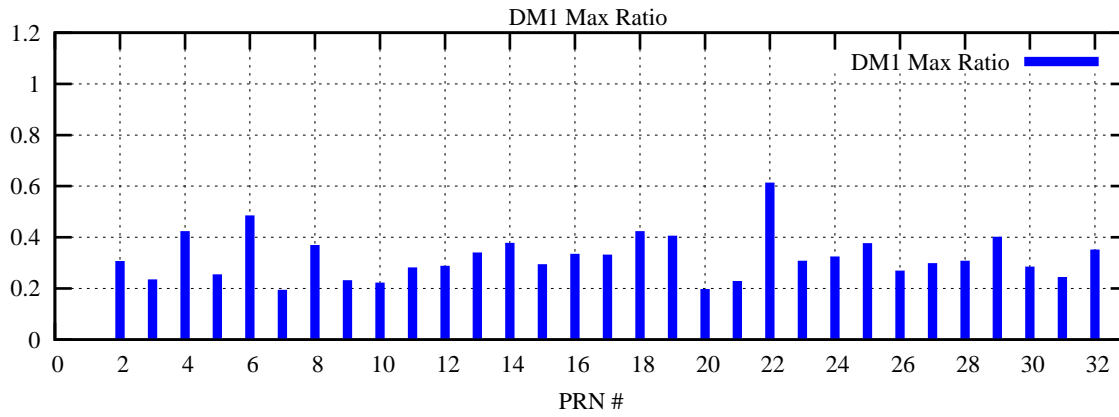

Ratio (PRN Bias/Threshold)

GpsWeek 2314 Day 2

Skinny (Type 0): PRN 8 22
Broad (Type 2): PRN 7 15 17 21 24