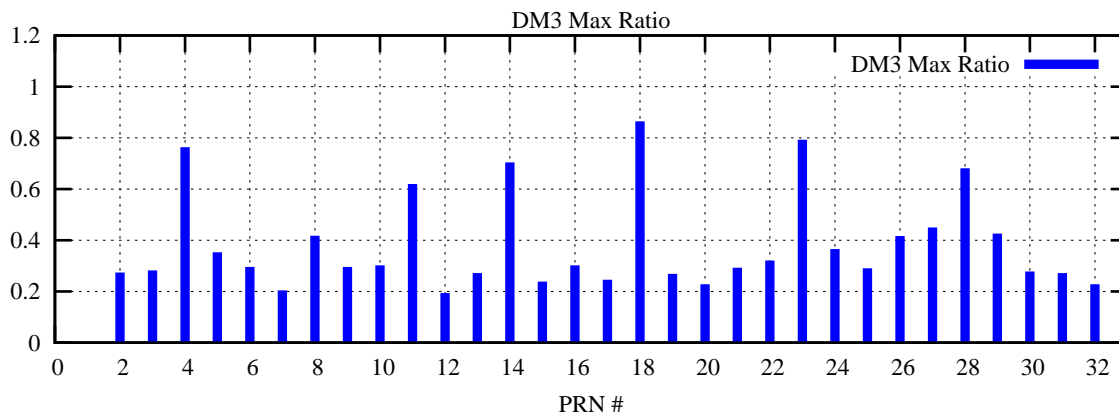

Ratio (PRN Bias/Threshold)

GpsWeek 2314 Day 2

Skinny (Type 0): PRN 8 22
Broad (Type 2): PRN 7 15 17 21 24