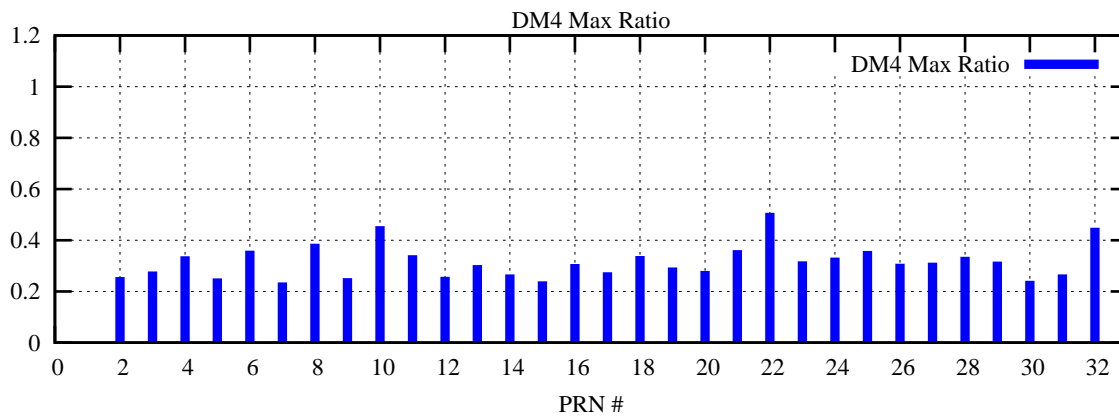

Ratio (PRN Bias/Threshold)

GpsWeek 2314 Day 2

Skinny (Type 0): PRN 8 22
Broad (Type 2): PRN 7 15 17 21 24