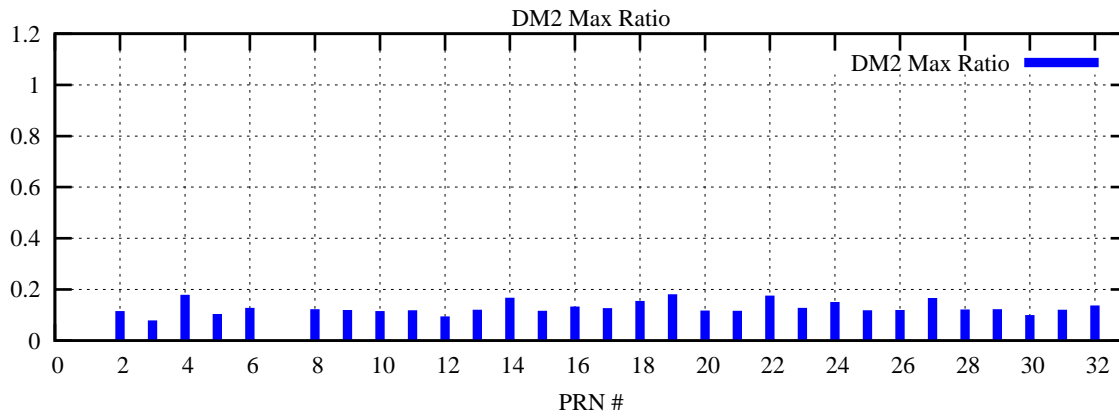

Ratio (PRN Bias/Threshold)

GpsWeek 2317 Day 1

Skinny (Type 0): PRN 8 22
Broad (Type 2): PRN 7 15 17 21 24