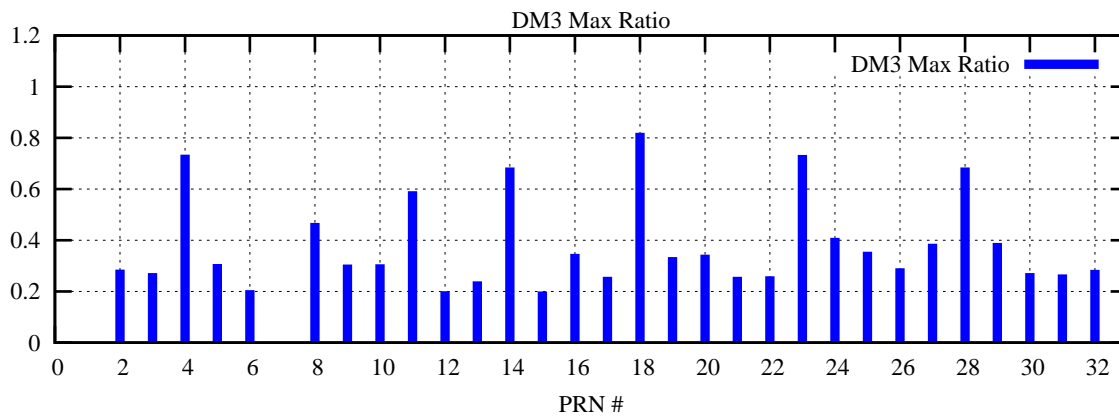

Ratio (PRN Bias/Threshold)

GpsWeek 2317 Day 1

Skinny (Type 0): PRN 8 22
Broad (Type 2): PRN 7 15 17 21 24