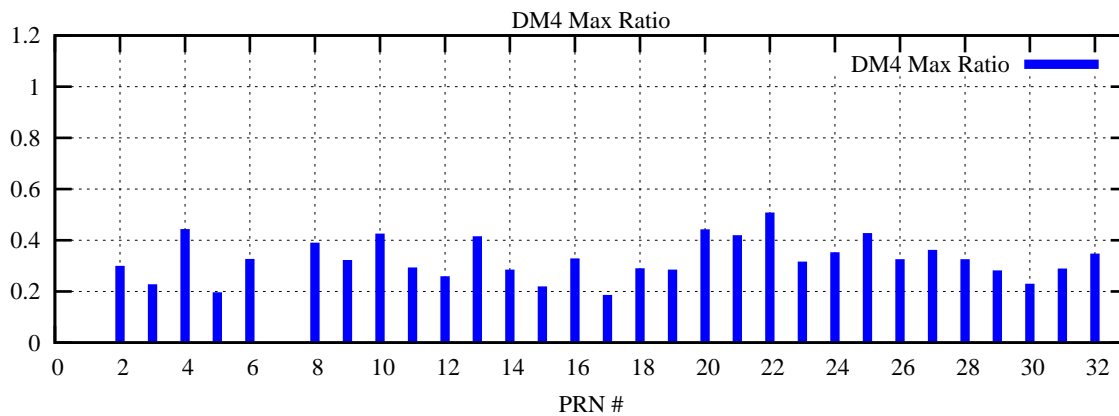

Ratio (PRN Bias/Threshold)

GpsWeek 2317 Day 1

Skinny (Type 0): PRN 8 22
Broad (Type 2): PRN 7 15 17 21 24