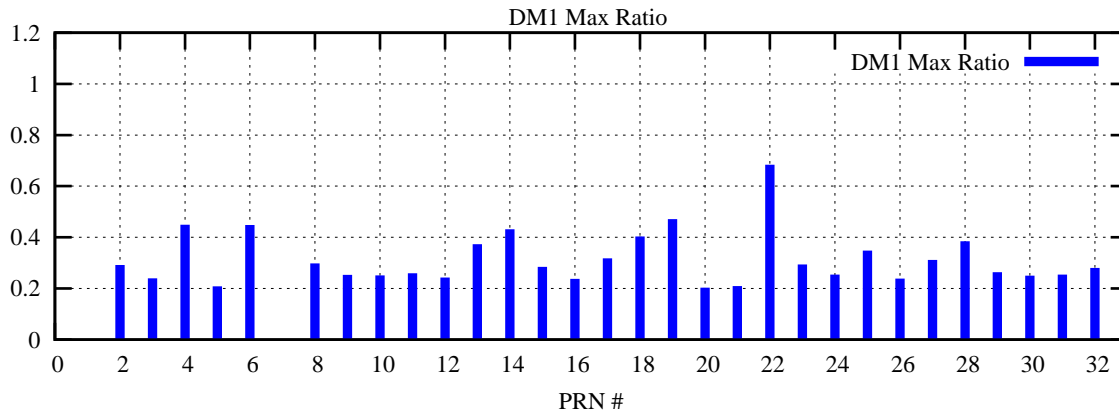

Ratio (PRN Bias/Threshold)

GpsWeek 2317 Day 1

Skinny (Type 0): PRN 8 22
Broad (Type 2): PRN 7 15 17 21 24