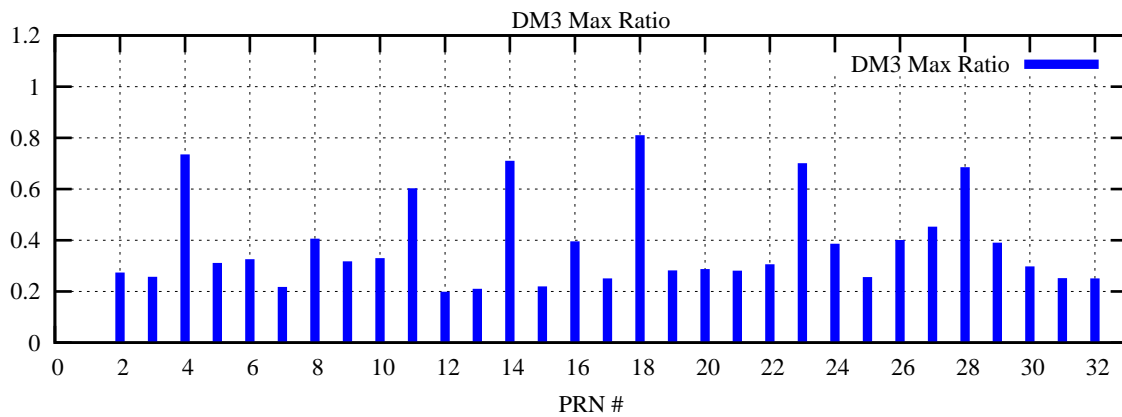

Ratio (PRN Bias/Threshold)

GpsWeek 2318 Day 6

Skinny (Type 0): PRN 8 22
Broad (Type 2): PRN 7 15 17 21 24