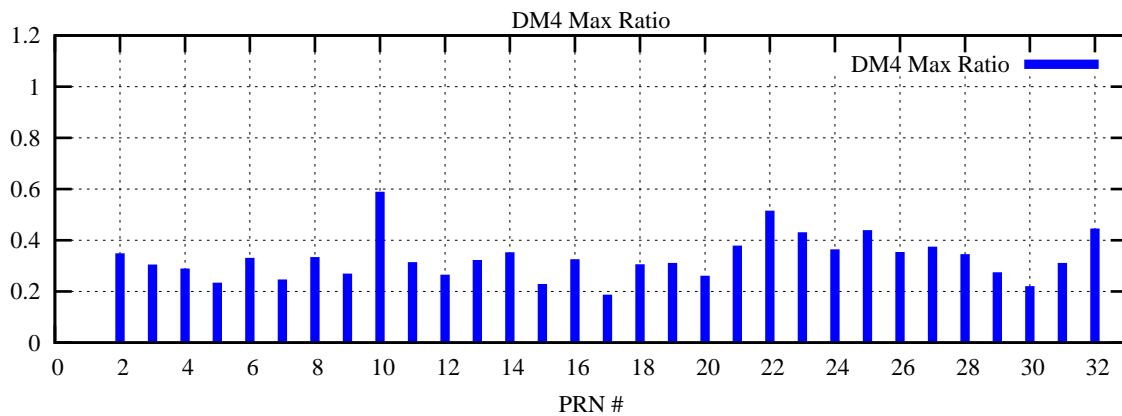

Ratio (PRN Bias/Threshold)

GpsWeek 2318 Day 6

Skinny (Type 0): PRN 8 22
Broad (Type 2): PRN 7 15 17 21 24