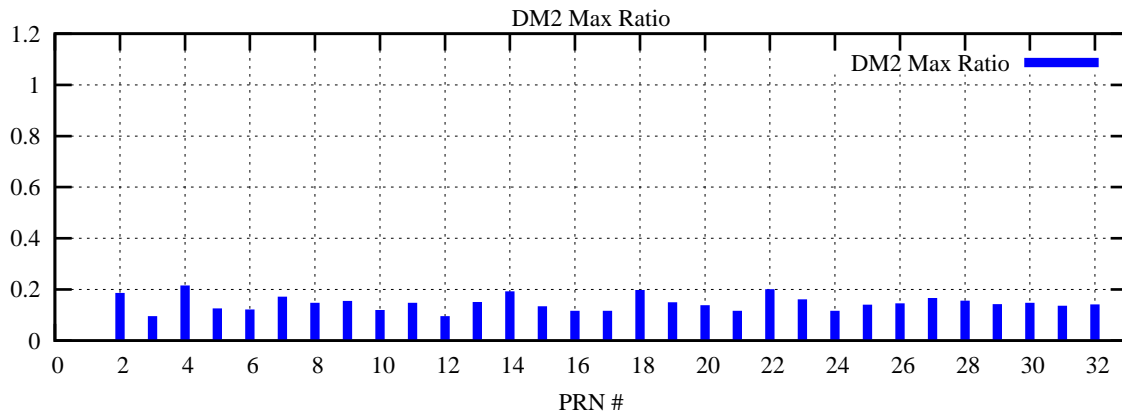

Ratio (PRN Bias/Threshold)

GpsWeek 2318 Day 6

Skinny (Type 0): PRN 8 22
Broad (Type 2): PRN 7 15 17 21 24