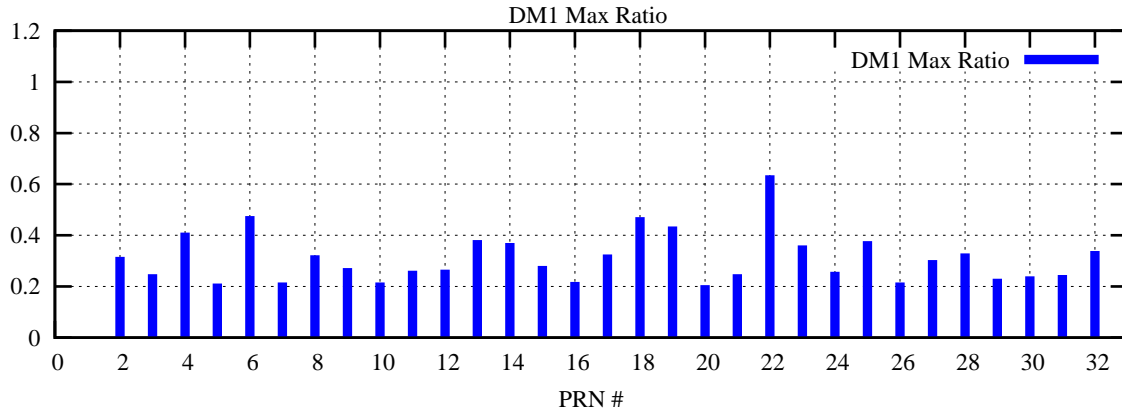

Ratio (PRN Bias/Threshold)

GpsWeek 2318 Day 6

Skinny (Type 0): PRN 8 22
Broad (Type 2): PRN 7 15 17 21 24