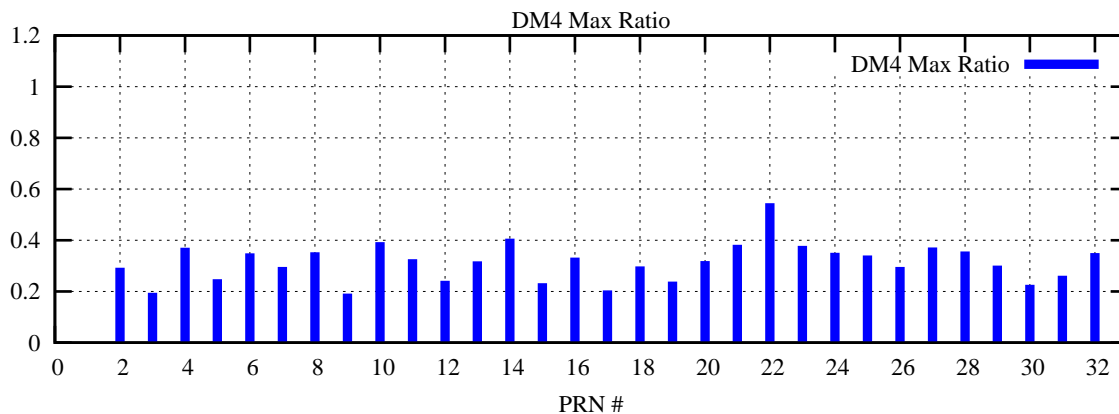

Ratio (PRN Bias/Threshold)

GpsWeek 2321 Day 3

Skinny (Type 0): PRN 8 22
Broad (Type 2): PRN 7 15 17 21 24