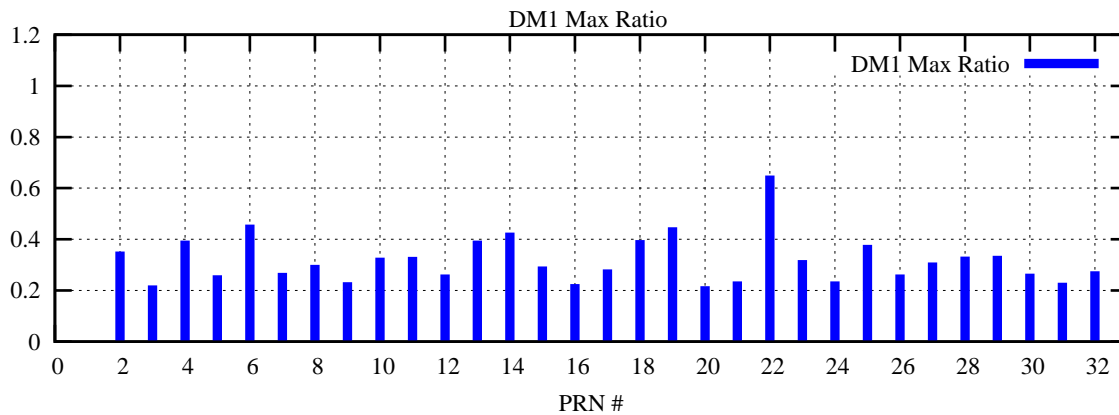

Ratio (PRN Bias/Threshold)

GpsWeek 2321 Day 3

Skinny (Type 0): PRN 8 22
Broad (Type 2): PRN 7 15 17 21 24