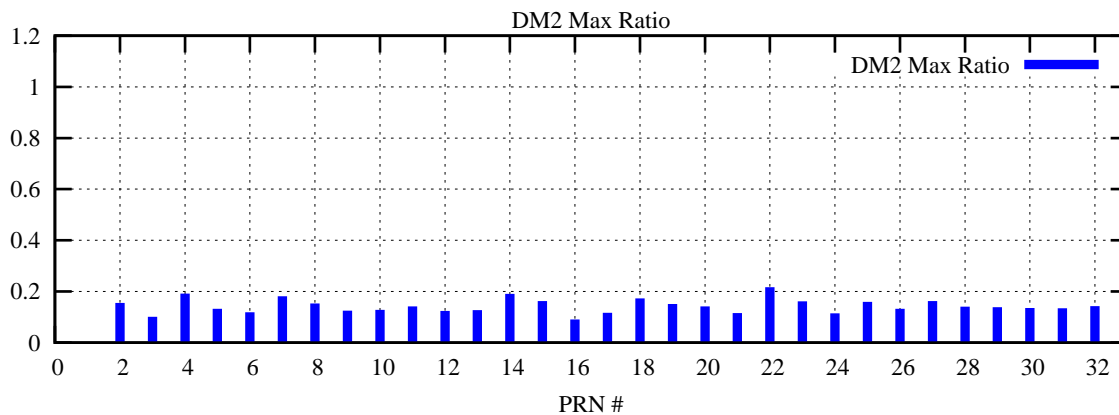

Ratio (PRN Bias/Threshold)

GpsWeek 2321 Day 3

Skinny (Type 0): PRN 8 22
Broad (Type 2): PRN 7 15 17 21 24