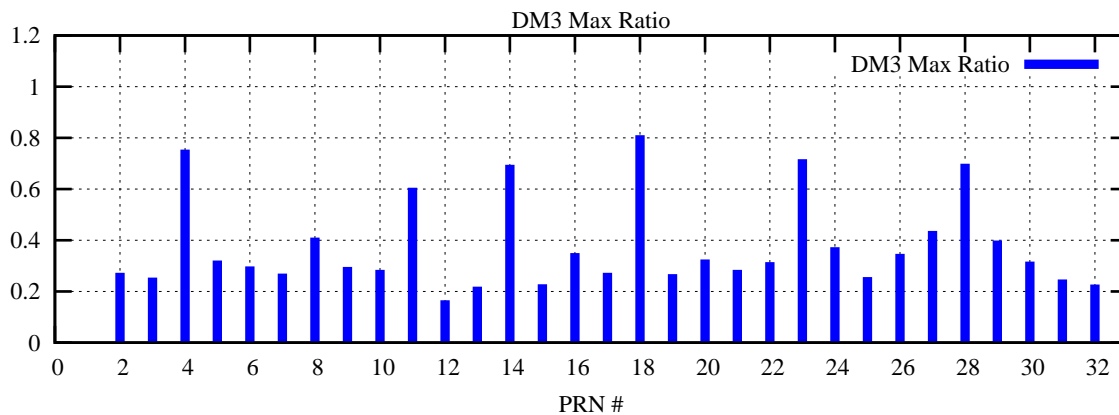

Ratio (PRN Bias/Threshold)

GpsWeek 2321 Day 3

Skinny (Type 0): PRN 8 22
Broad (Type 2): PRN 7 15 17 21 24