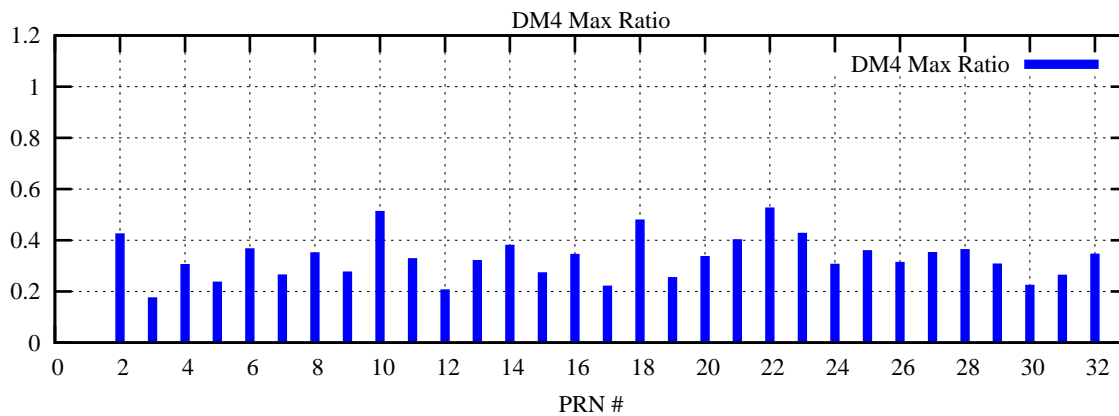

Ratio (PRN Bias/Threshold)

GpsWeek 2322 Day 1

Skinny (Type 0): PRN 8 22
Broad (Type 2): PRN 7 15 17 21 24