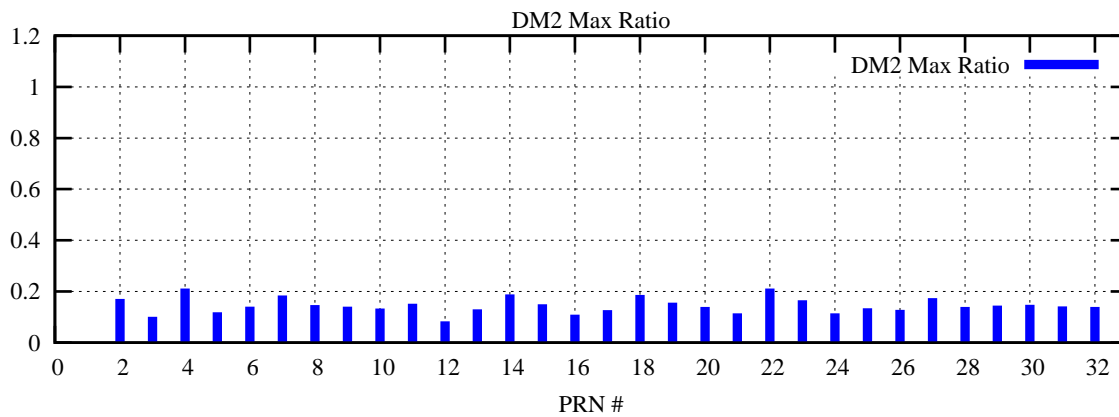

Ratio (PRN Bias/Threshold)

GpsWeek 2322 Day 1

Skinny (Type 0): PRN 8 22
Broad (Type 2): PRN 7 15 17 21 24