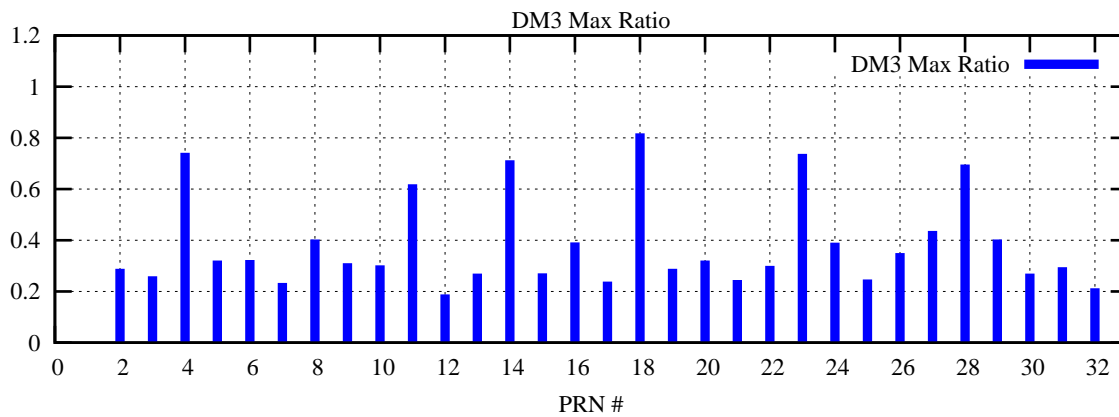

Ratio (PRN Bias/Threshold)

GpsWeek 2322 Day 1

Skinny (Type 0): PRN 8 22
Broad (Type 2): PRN 7 15 17 21 24