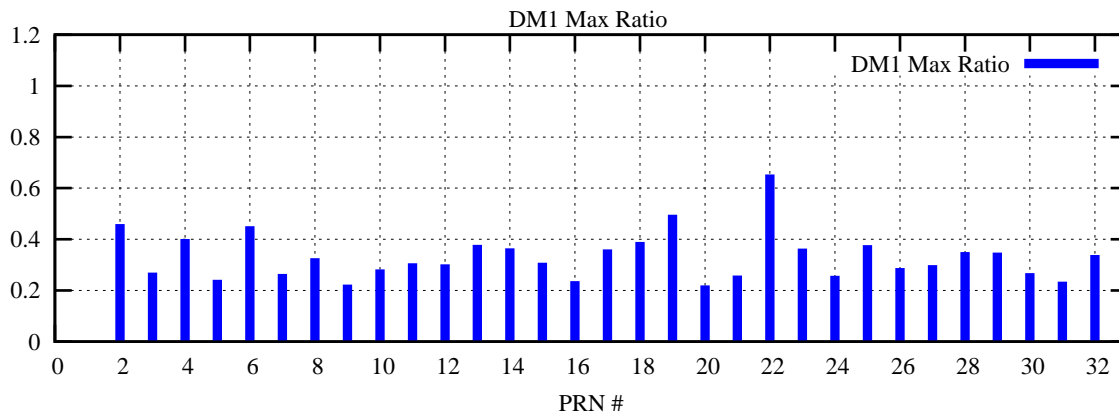

Ratio (PRN Bias/Threshold)

GpsWeek 2322 Day 1

Skinny (Type 0): PRN 8 22
Broad (Type 2): PRN 7 15 17 21 24