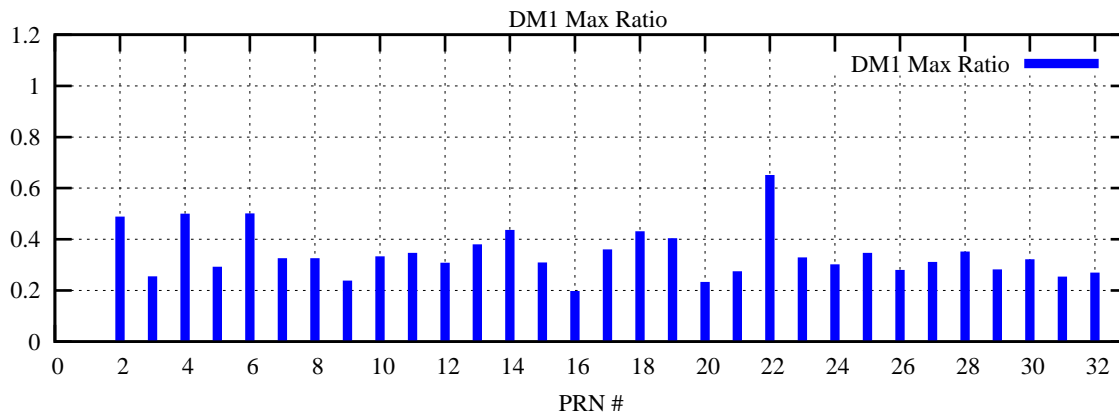

Ratio (PRN Bias/Threshold)

GpsWeek 2322 Day 3

Skinny (Type 0): PRN 8 22
Broad (Type 2): PRN 7 15 17 21 24