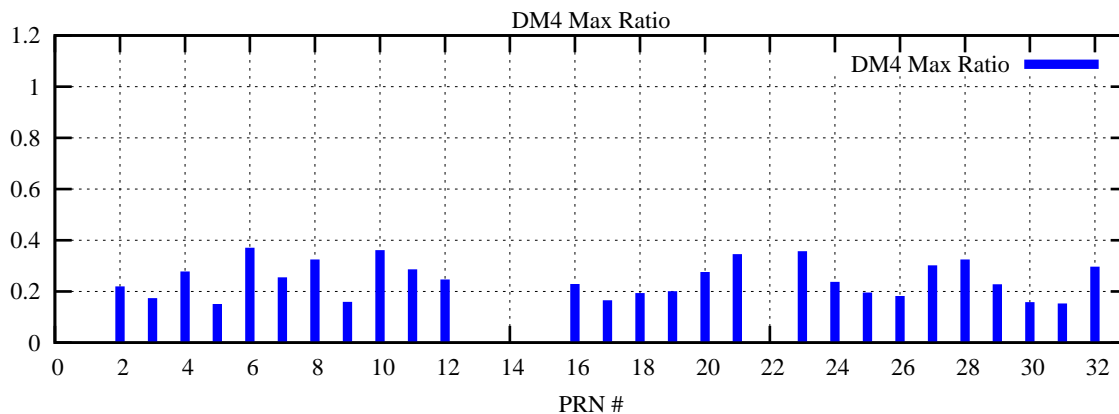

Ratio (PRN Bias/Threshold)

GpsWeek 2322 Day 3

Skinny (Type 0): PRN 8 22
Broad (Type 2): PRN 7 15 17 21 24