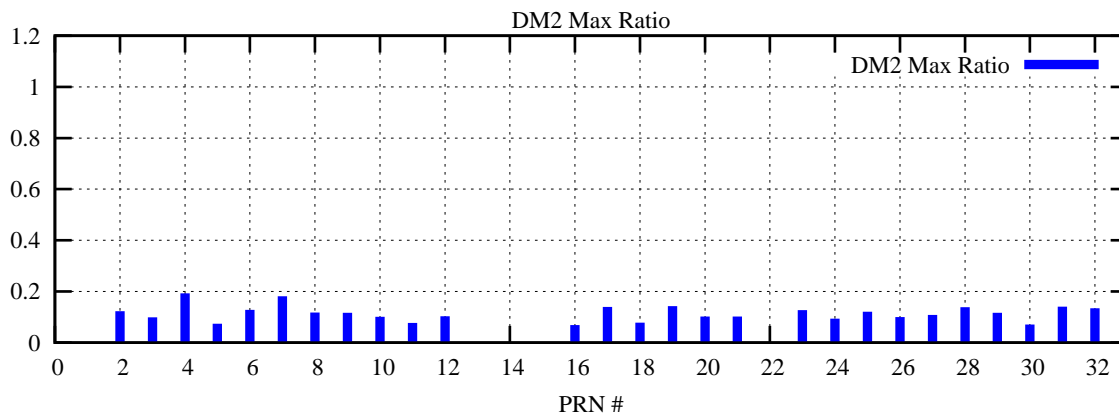

Ratio (PRN Bias/Threshold)

GpsWeek 2322 Day 3

Skinny (Type 0): PRN 8 22
Broad (Type 2): PRN 7 15 17 21 24