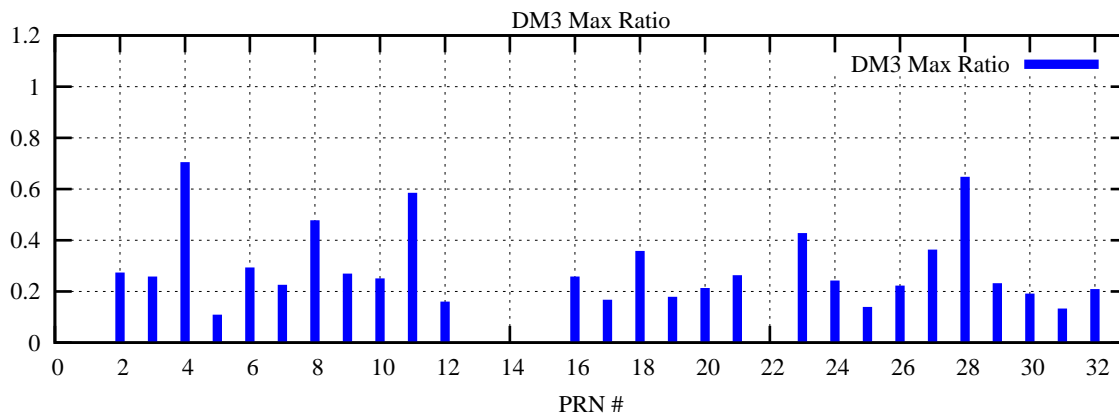

Ratio (PRN Bias/Threshold)

GpsWeek 2322 Day 3

Skinny (Type 0): PRN 8 22
Broad (Type 2): PRN 7 15 17 21 24