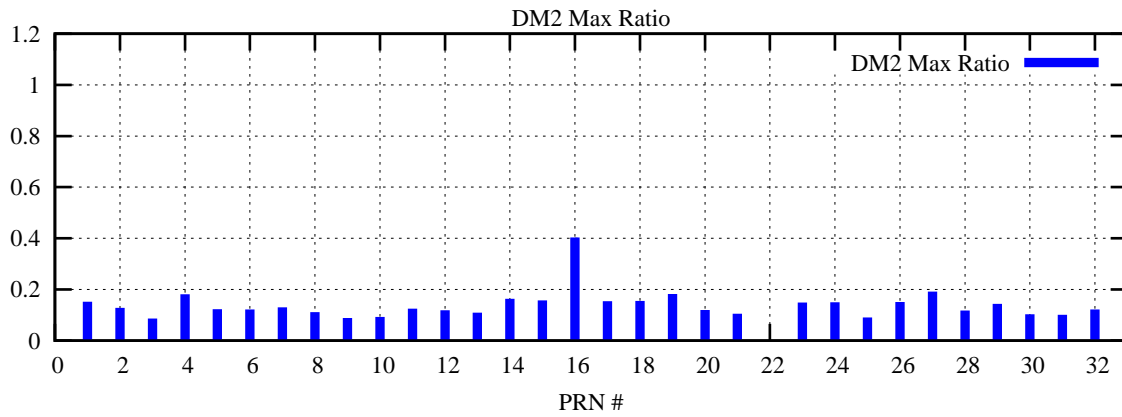

Ratio (PRN Bias/Threshold)

GpsWeek 2268 Day 0

Skinny (Type 0): PRN 8 22  
Broad (Type 2): PRN 7 15 17 21 24