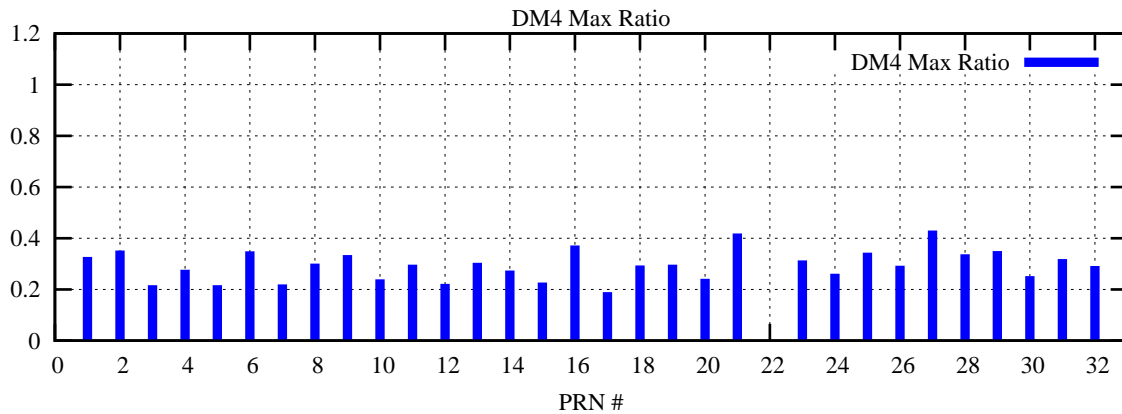

Ratio (PRN Bias/Threshold)

GpsWeek 2268 Day 0

Skinny (Type 0): PRN 8 22  
Broad (Type 2): PRN 7 15 17 21 24