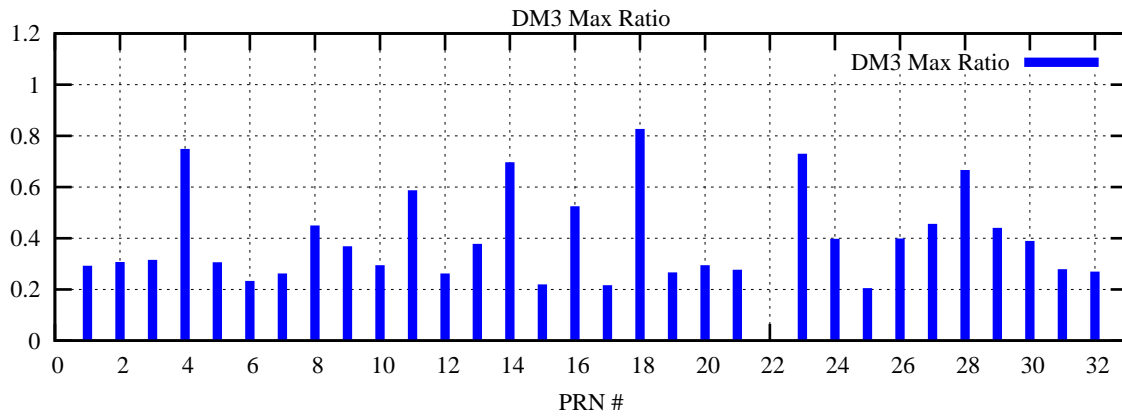

Ratio (PRN Bias/Threshold)

GpsWeek 2268 Day 0

Skinny (Type 0): PRN 8 22  
Broad (Type 2): PRN 7 15 17 21 24