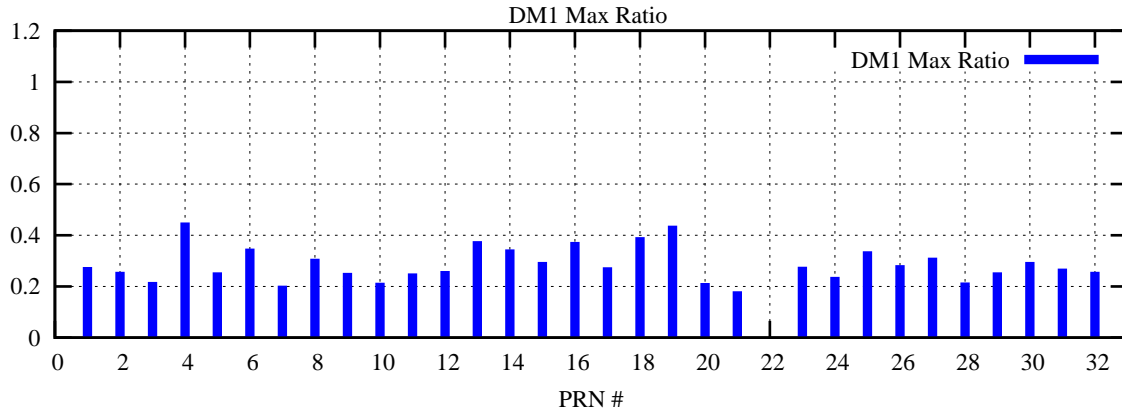

Ratio (PRN Bias/Threshold)

GpsWeek 2268 Day 0

Skinny (Type 0): PRN 8 22  
Broad (Type 2): PRN 7 15 17 21 24